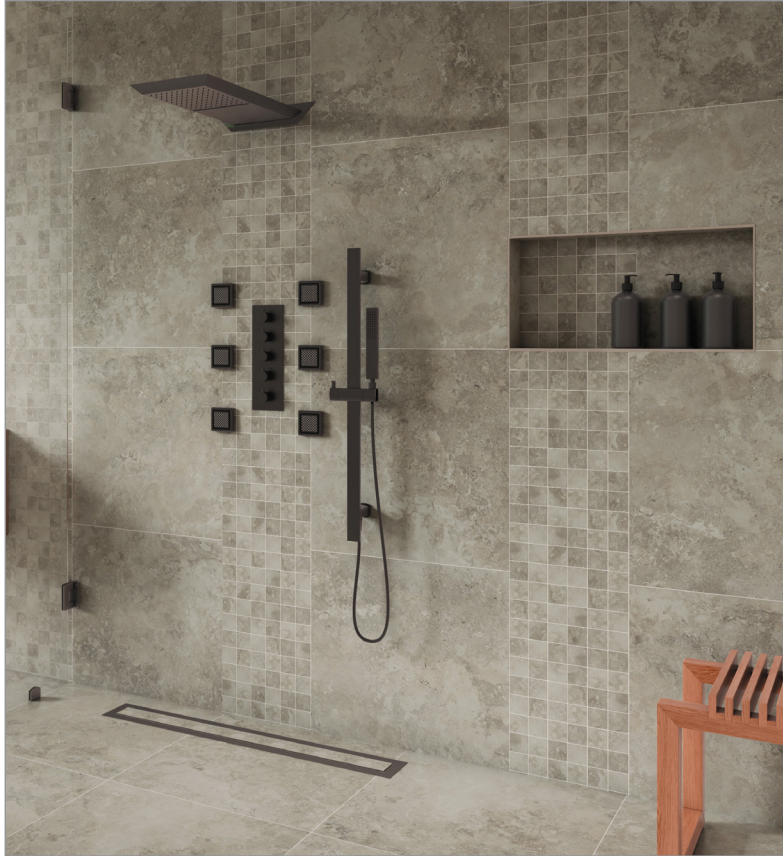

TECHNICAL INFORMATION

V3 Moderate
Variation

Ready Ship

Recommend offset
pattern $\leq 33\%$

DCOF: 0.42 - 0.70

Frost Resistant

Water Absorption:
<0.5%

Made in USA

COLORS

Travertine Ivory
CRV STFO 1

Travertine Beige
CRV STFO 2

Travertine Silver
CRV STFO 3

Travertine Coffee
CRV STFO 4

SIZES & SHAPES

24" x 24" x 9.5mm

12" x 24" x 9.5mm

2" x 2" Mosaic x 9.5mm

TRIM

6" x 12" Cove Base

4" x 24" Bullnose

FINISH

Grip

Matte

VIRGINIATILE