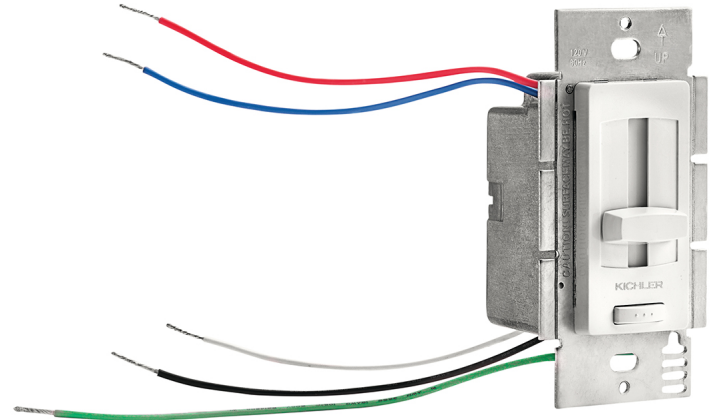

SPECIFICATIONS

Certifications/Qualifications	
ADA Compliant	No
Prop65	No
DarkSky Approved	No
Location Rating	Dry kichler.com/warranty
Dimensions	
Height	4"
Length	2"
Width	2"
Weight	0.45 LBS
Electrical	
Input Voltage	120 V
Light Source	
Dimmable	Yes
Dimmable Notes	100% - 1%
Mounting/Installation	
Interior/Exterior	Interior Product
Mountable On Wall Or Ceiling	No
Mounting Weight	0.45 LBS
Modular	Yes

FIXTURE ATTRIBUTES

Housing/Glass	
Primary Material	Aluminum
Shade Included	No
Product/Ordering Information	
SKU	6DD24V100WH
Finish	White Material (Not Painted)
UPC	783927545532
Finishes	

White Material (Not Painted)