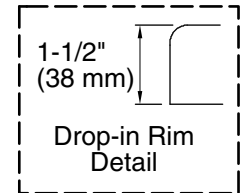

**Color Code Description**

	0	White
---	---	-------

No change in measurements if connected with drain illustrated. (K-11677)

Recommended faucet area

### Technical Information

All product dimensions are nominal.

Drain location:	Reversible
Basin area, bottom:	43" x 21-9/16" (1092 mm x 548 mm)
Basin area, top:	53-1/2" x 32-1/8" (1359 mm x 816 mm)
Weight:	75 lbs (34 kg)
Minimum floor load:	33 lbs/ft <sup>2</sup> (161.1 kg/m <sup>2</sup> )
Water depth:	15" (381 mm)
Water capacity:	57 gal (215.8 L)
Template:	Drop-in, 1042556-7, required, included