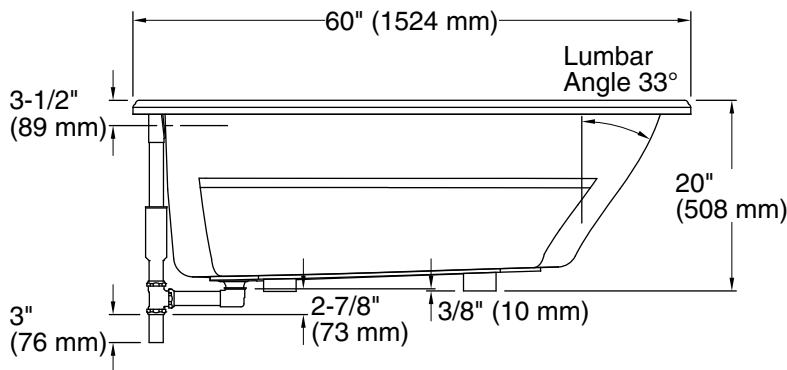

**Color Code Description**

	0	White
---	---	-------

No change in measurements if connected with drain illustrated. (K-11677)

Recommended faucet area

### Technical Information

All product dimensions are nominal.

Drain location:	Reversible
Basin area, bottom:	43" x 21-9/16" (1092 mm x 548 mm)
Basin area, top:	53-1/2" x 32-1/8" (1359 mm x 816 mm)
Weight:	75 lbs (34 kg)
Minimum floor load:	33 lbs/ft <sup>2</sup> (161.1 kg/m <sup>2</sup> )
Water depth:	15" (381 mm)
Water capacity:	57 gal (215.8 L)
Template:	Drop-in, 1042556-7, required, included