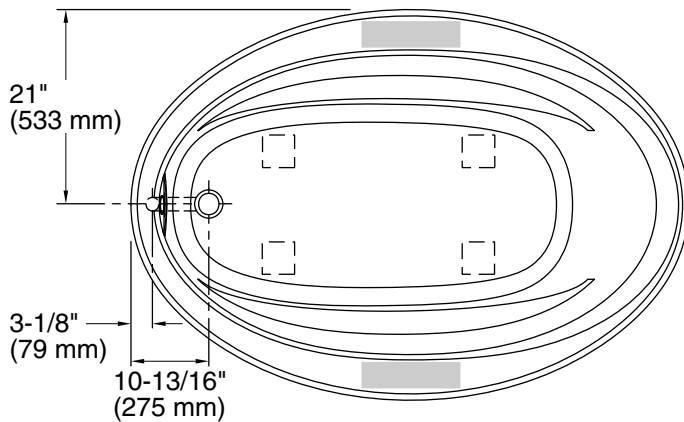

**Sunward®**  
60" x 42" drop-in bath  
**K-1163-S1**

**Features**

- Oval basin creates a spacious bathing experience
- Integral lumbar support and armrests offer extra comfort while bathing
- Textured bottom surface

**Color Code Description**

	0	White
---	---	-------

No change in measurements if connected with drain illustrated. (K-11677)

Recommended faucet area

### Technical Information

All product dimensions are nominal.

Drain location:	Reversible
Basin area, bottom:	43" x 21-9/16" (1092 mm x 548 mm)
Basin area, top:	53-1/2" x 32-1/8" (1359 mm x 816 mm)
Weight:	75 lbs (34 kg)
Minimum floor load:	33 lbs/ft <sup>2</sup> (161.1 kg/m <sup>2</sup> )
Water depth:	15" (381 mm)
Water capacity:	57 gal (215.8 L)
Template:	Drop-in, 1042556-7, required, included