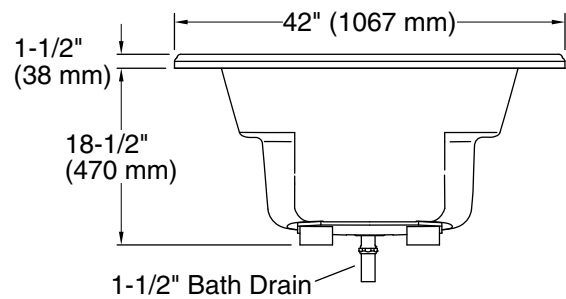

**Color Code Description**

	0	White
---	---	-------

No change in measurements if connected with drain illustrated. (K-11677)

Recommended faucet area

### Technical Information

All product dimensions are nominal.

Drain location:	Reversible
Basin area, bottom:	43" x 21-9/16" (1092 mm x 548 mm)
Basin area, top:	53-1/2" x 32-1/8" (1359 mm x 816 mm)
Weight:	75 lbs (34 kg)
Minimum floor load:	33 lbs/ft <sup>2</sup> (161.1 kg/m <sup>2</sup> )
Water depth:	15" (381 mm)
Water capacity:	57 gal (215.8 L)
Template:	Drop-in, 1042556-7, required, included