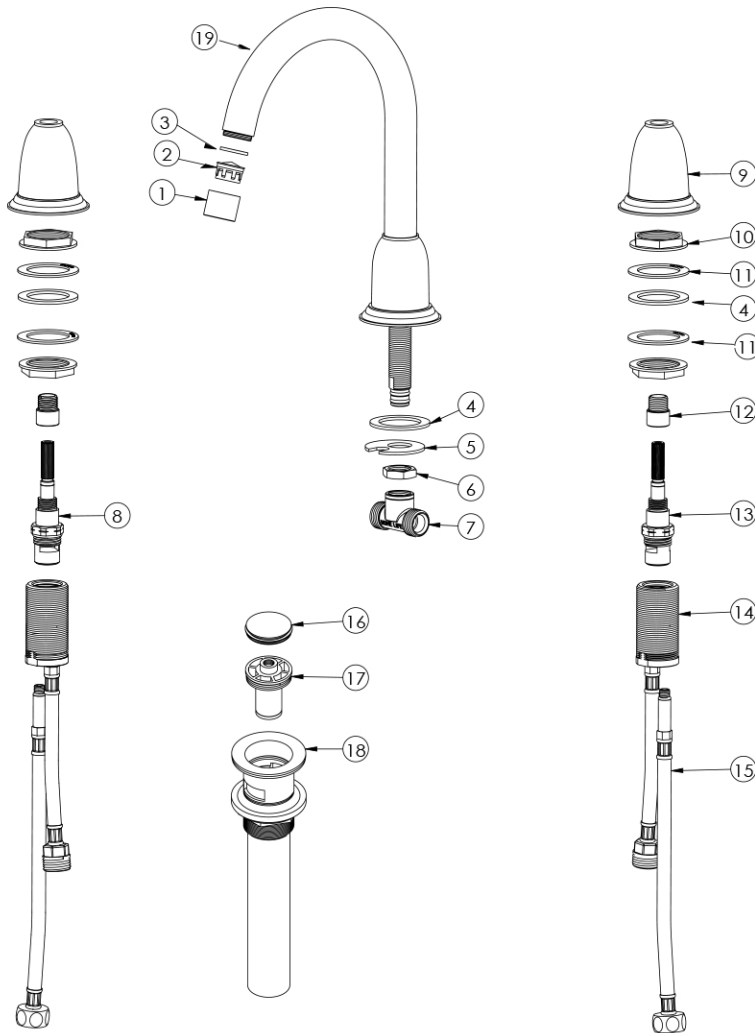

MAIDSTONE

www.MaidstoneSupply.com

Bathroom Sink Faucet Body Part No: 124-WS10-B-

No.	Part Name	Part No.	FINISH
1	Aerator housing	HL-3016-7	Y
2	Flow regulator	HL-3102-6	
3	Rubber washer	HL-1866	
4	Rubber washer	HL-1859	
5	Metal washer	HL-1882	
6	Lock nut	HL-3402	
7	Connect Tee	HL-V4529	
8	Hot cartridge	HL-V162L21-32TH	
9	Escutcheon	HL-4465	Y
10	Lock nut	HL-3453	
11	Plastic washer	HL-1876	
12	Sleeve	HL-4301	
13	Cold Cartridge	HL-V162L21-32TC	
14	Valve body with hose	HL-V4562+S	
15	Hose	HL-V5032	
16	Stopper	HL-4534-STP	Y
17	Pop up cartridge	HL-4534-POP	
18	Drain body	HL-4534-BD	Y
19	Spout	HL-V711-SPT	Y

Note: Rough-in dimensions may vary +/- 1/2" and are subject to change. No responsibility is assumed by Maidstone.

MAIDSTONE

www.MaidstoneSupply.com

Porcelain Lever Handles

Part No: PLH-

No.	Part Name	Part No.	FINISH
1	Tail piece	HL-2406+71	Y
2	Handle lever - COLD	HL-2312	
3	Holder	HL-2203	Y
4	Handle base	HL-23005-2-32T	Y
5	Set screw	HL-1406-4V	
6	End ball	HL-23005-1	Y
7	Handle lever - HOT	HL-2311	

Note: Rough-in dimensions may vary +/- 1/2" and are subject to change. No responsibility is assumed by Maidstone.