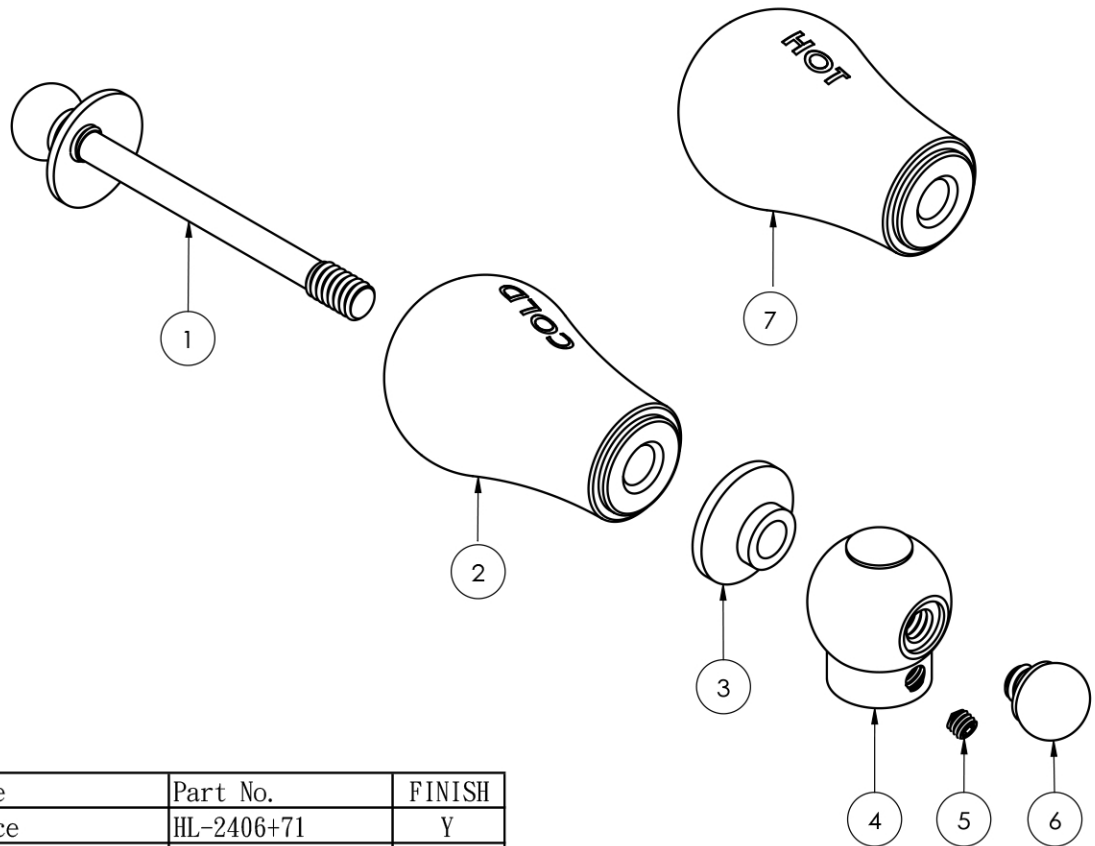

MAIDSTONE

www.MaidstoneSupply.com

Bathroom Sink Faucet Body Part No: 124-WS10-B-

No.	Part Name	Part No.	FINISH
1	Aerator housing	HL-3016-7	Y
2	Flow regulator	HL-3102-6	
3	Rubber washer	HL-1866	
4	Rubber washer	HL-1859	
5	Metal washer	HL-1882	
6	Lock nut	HL-3402	
7	Connect Tee	HL-V4529	
8	Hot cartridge	HL-V162L21-32TH	
9	Escutcheon	HL-4465	Y
10	Lock nut	HL-3453	
11	Plastic washer	HL-1876	
12	Sleeve	HL-4301	
13	Cold Cartridge	HL-V162L21-32TC	
14	Valve body with hose	HL-V4562+S	
15	Hose	HL-V5032	
16	Stopper	HL-4534-STP	Y
17	Pop up cartridge	HL-4534-POP	
18	Drain body	HL-4534-BD	Y
19	Spout	HL-V711-SPT	Y

Note: Rough-in dimensions may vary +/- 1/2" and are subject to change. No responsibility is assumed by Maidstone.

MAIDSTONE

www.MaidstoneSupply.com

Porcelain Lever Handles

Part No: PLH-

No.	Part Name	Part No.	FINISH
1	Tail piece	HL-2406+71	Y
2	Handle lever - COLD	HL-2312	
3	Holder	HL-2203	Y
4	Handle base	HL-23005-2-32T	Y
5	Set screw	HL-1406-4V	
6	End ball	HL-23005-1	Y
7	Handle lever - HOT	HL-2311	

Note: Rough-in dimensions may vary +/- 1/2" and are subject to change. No responsibility is assumed by Maidstone.