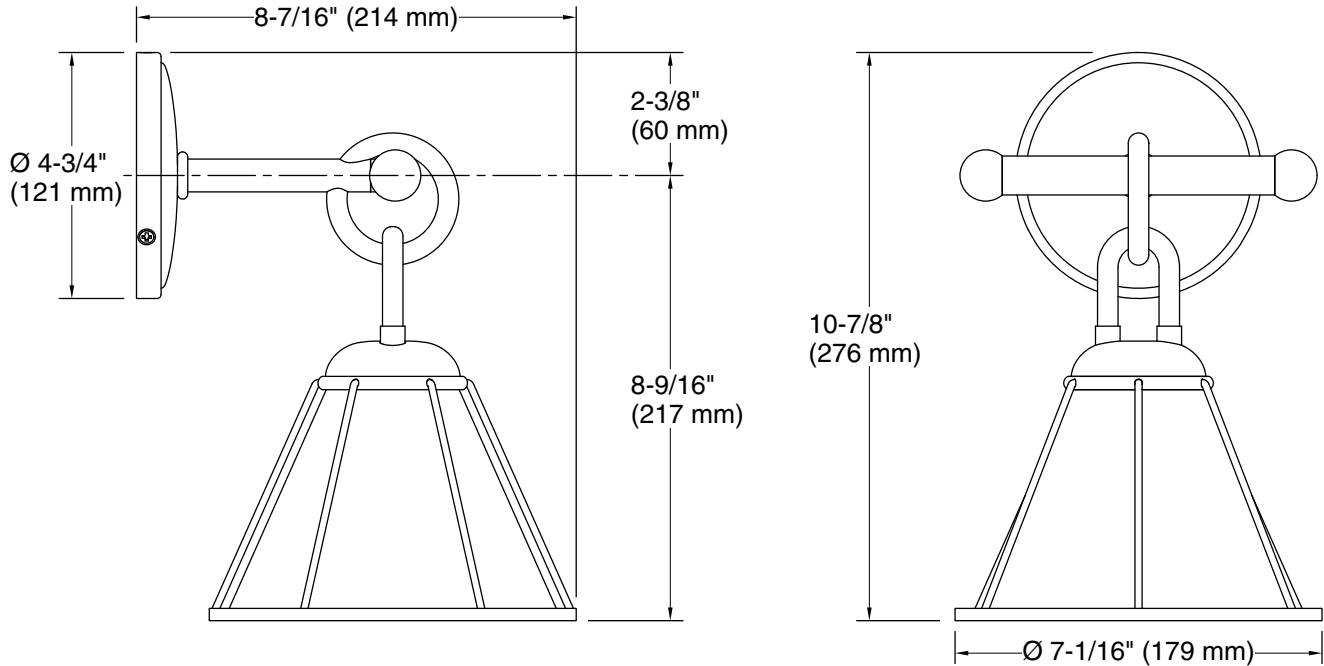

Required Electrical Service

One circuit required.

120 V, 0.5 A, 60 Hz

Technical Information

All product dimensions are nominal.

Material: Steel, Brass, Glass

Number of Lights: 1

Lighting Type: Socket-based

Socket Type: E-26 Medium

Number of Shades: 1

Shade Type: Glass - clear

Hanging Type: Non-hanging