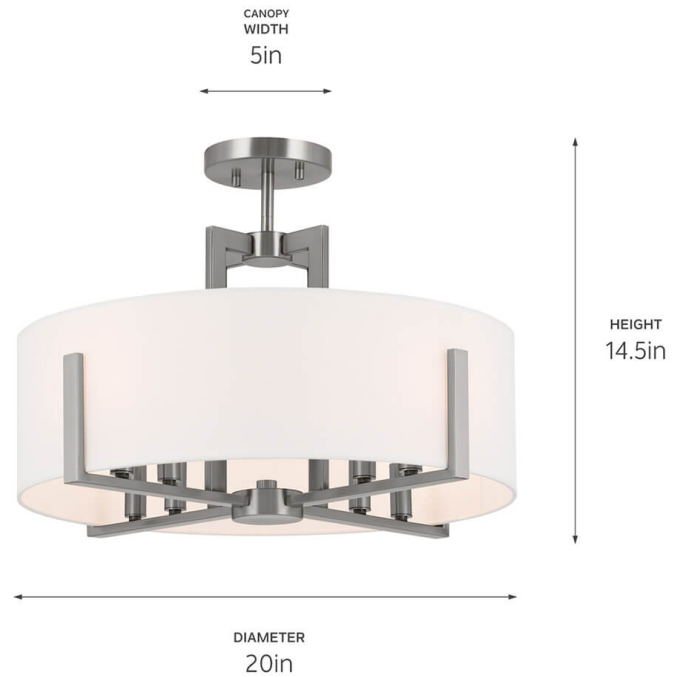

SPECIFICATIONS

Certifications/Qualifications

Prop65	No
Location Rating	Dry kichler.com/warranty

Dimensions

Height	14.5"
Weight	5.4 LBS
Canopy Width	5"
Canopy Depth	0.75"

Electrical

Input Voltage	120 V

Light Source

Light Source	Bulb
Lamp Included	Not Included
# Of Bulbs/LED Modules	8
Max Or Nominal Watt	25 W
Lamp Type	B10
Socket Type	E12 (Candelabra)
Dimmable	Yes
Dimmable Notes	Dimmable when used with dimmer switch (sold separately); when using LED bulbs, see bulb manufacturer dimming specifications.

Mounting/Installation

Interior/Exterior	Interior Product
Mounting Weight	5.4 LBS
Lead Wire Length	72
Wire Connectors	Wire Nuts

FIXTURE ATTRIBUTES

Housing/Glass

Primary Material	Steel
Shade Included	Yes
Shade Description	Fabric Drum Shade
Shade Dimensions	19.25 DIA x 6.25 H

Product/Ordering Information

Sku	52592CLP
Finish	Classic Pewter
UPC	783927027724

Finishes

- Black
- Champagne Bronze™
- Classic Pewter