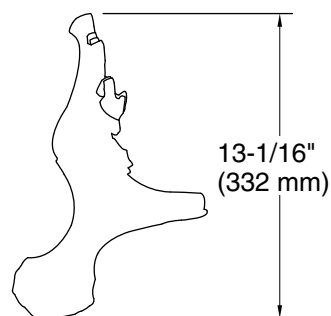

Technical Information

All product dimensions are nominal.

Material: KOHLER® Enameled Cast Iron