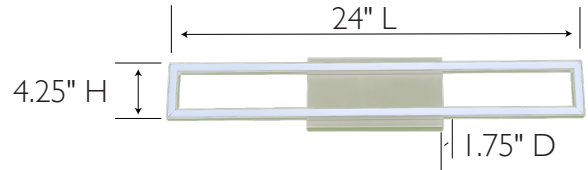

Airens LED Vanity Light
Satin Nickel

SPECIFICATIONS

MOUNTING:	Wall Mount	LED BRIGHTNESS (LUMENS):	750
SLOPED CEILING ADAPTABLE:	N/A	LED COLOR CORRELATED TEMPERATURE (CCT):	3000K
LAMP TYPE 1:	Integrated 18W LED	LED COLOR RENDERING INDEX (CRI):	90
BULB INCLUDED:	N/A	LED EFFICACY:	36.84
WATTS PER BULB:	18W	LED AVERAGE RATED LIFE:	30000h
TOTAL WATTAGE:	18W	ENERGY EFFICIENT:	Yes
DIMMABLE:	Yes	LIGHTING AMPS:	.16
MATERIAL CONSTRUCTION:	Steel & Polycarbonate	VOLTAGE:	120V
ASSEMBLED DIMENSIONS:	4.25" H x 24" L x 1.75" D		
WEIGHT:	1.8 lbs.		
BACKPLATE DIMENSIONS:	4.13" H x 8" L x 1.13" D		
CANOPY/PLATE DIMENSIONS:	N/A		
GLASS/SHADE DIMENSIONS:	N/A		
GLASS/SHADE MATERIAL:	Acrylic		
GLASS/SHADE TYPE:	Opal		
GLASS/SHADE COLOR:	White		