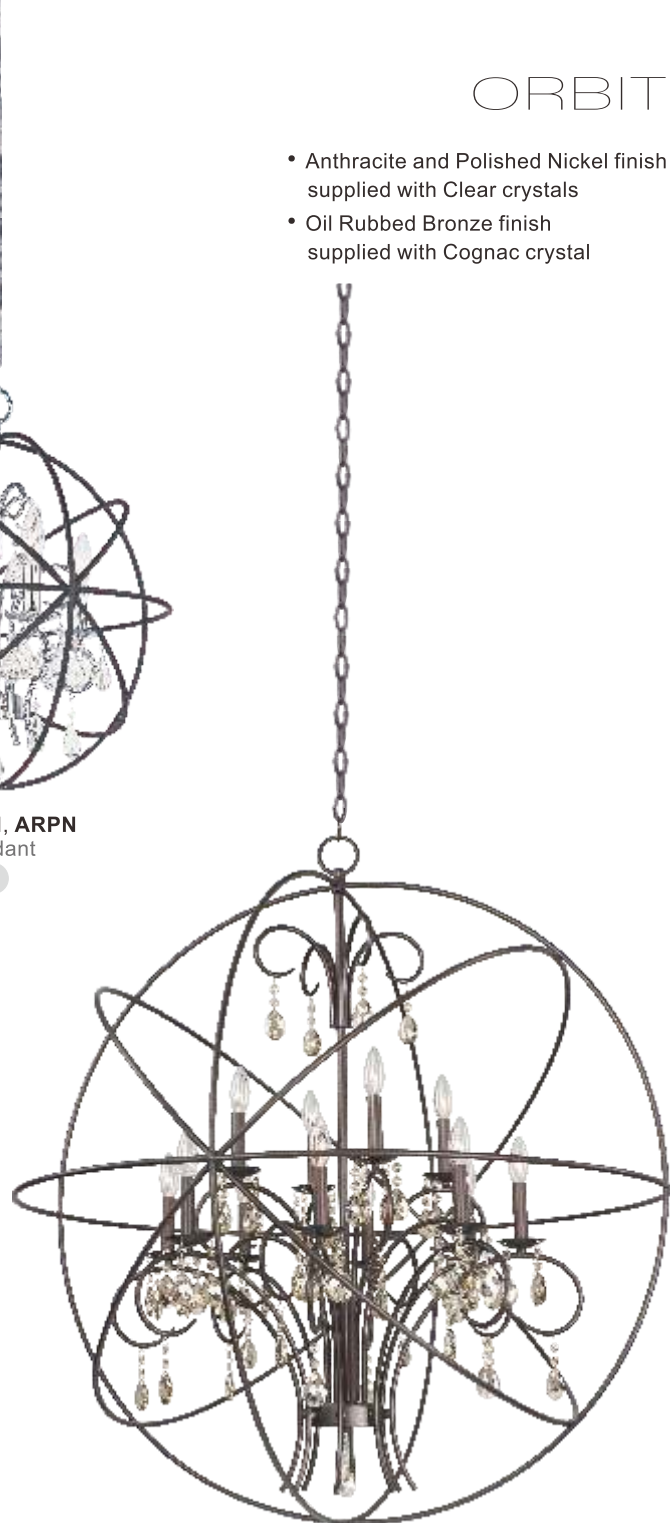

# ORBIT

A spherical frame of metal surround a simple line chandelier draped in crystal for a transitional style that fits any interior design. Orbit is available in 2 finishes, Oil Rubbed Bronze with Cognac crystal and a combo finish of Anthracite and Polished Nickel with Clear crystal.

**D**

25147 OI, ARPN  
Pendant

**E**

	ITEM#	LAMPING	DIMENSION	Additional Info.
<b>A</b>	25144	6 x 60W CA, Incan	25"W x 28"H	Crystal Included
<b>B</b>	25140	3 x 60W CA, Incan	12"W x 14"H	Crystal Included
<b>C</b>	25142	4 x 60W CA, Incan	19"W x 21.5"H	Crystal Included
<b>D</b>	25145	9 x 60W CA, Incan	30"W x 33"H	Crystal Included
<b>E</b>	25147	12 x 40W CA, Incan	40"W x 43.5"H	Crystal Included