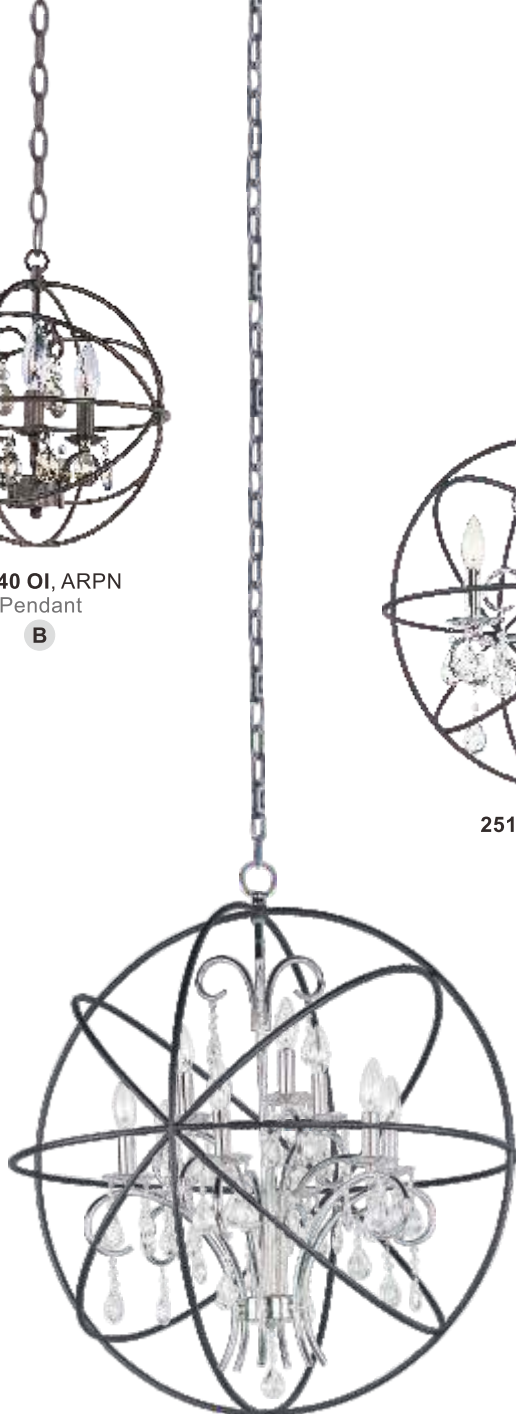

25144 OI, ARPN  
Pendant

A

# ORBIT

A spherical frame of metal surround a simple line chandelier draped in crystal for a transitional style that fits any interior design. Orbit is available in 2 finishes, Oil Rubbed Bronze with Cognac crystal and a combo finish of Anthracite and Polished Nickel with Clear crystal.

# ORBIT

- Anthracite and Polished Nickel finish supplied with Clear crystals
- Oil Rubbed Bronze finish supplied with Cognac crystal

25140 OI, ARPN  
Pendant

**B**

25142 OI, ARPN  
Pendant

**C**

25145 OI, ARPN  
Pendant

**D**

25147 OI, ARPN  
Pendant

**E**

	ITEM#	LAMPING	DIMENSION	Additional Info.
<b>A</b>	25144	6 x 60W CA, Incan	25"W x 28"H	Crystal Included
<b>B</b>	25140	3 x 60W CA, Incan	12"W x 14"H	Crystal Included
<b>C</b>	25142	4 x 60W CA, Incan	19"W x 21.5"H	Crystal Included
<b>D</b>	25145	9 x 60W CA, Incan	30"W x 33"H	Crystal Included
<b>E</b>	25147	12 x 40W CA, Incan	40"W x 43.5"H	Crystal Included