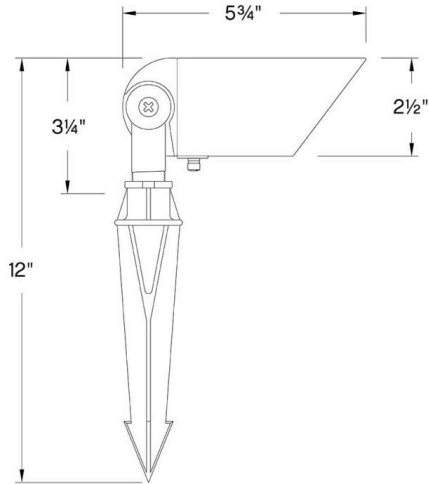

DETAILS	
FINISH:	Matte Bronze
MATERIAL:	Cast Brass
GLASS:	Clear Lens
DIMMABLE:	No

DIMENSIONS	
WIDTH:	5.8"
HEIGHT:	3.3"
DEPTH:	2.5
WEIGHT:	1lb

LIGHT SOURCE	
LIGHT SOURCE:	LumaCore
LED NAME:	30G4SE-12W
WATTAGE:	12w, 8w, 5w, 3w LumaCore LED *Included
VOLTAGE:	12v
VOLT AMPS:	12.4, 7.8, 5.3, 3.2
LUMENS:	750, 475, 350, 260
CRI:	80
INCANDESCENT EQUIVALENCY:	1 x 60w, 45w, 35w, 25w
DIMMABLE:	No
TRANSFORMER REQUIRED:	Yes

MOUNTING	
LEAD WIRE:	1 X 18"

SHIPPING	
CARTON LENGTH:	11.5
CARTON WIDTH:	4.9
CARTON HEIGHT:	2.8
CARTON WEIGHT:	1.1

PRODUCT DETAILS:

- Wattage settings include: 3W (260 Lumens), 5W (350 Lumens), 8W (475 Lumens), 12W (750 Lumens)
- Three lens options offer versatility in beam spread via an easy to remove and insert assembly - includes: 20° Spot, 40° Flood, 60° Flood
- A wiring kit and ground spike are supplied
- Wet Rated
- Photometrics based off engine photometrics
- Incorporates CREE LEDs with application performance tested by CREE
- Optional performance lenses available
- The Hinkley Home Automation App allows you to control your landscape lights anytime, anywhere. You can turn dimmers on/off and adjust sliding brightness settings remotely.