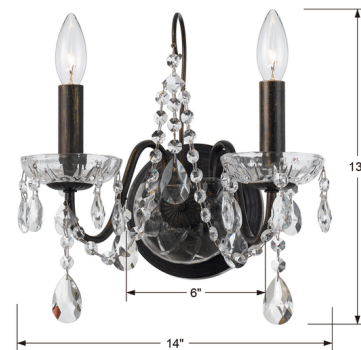

Lightology

lightology.com
866-954-4489
02-19-26

Project: _____

Company: _____

Location: _____ Fixture Type: _____

SPEC #: **CRY857267**

Approved On: _____ Approved By: _____

Butler Wall Sconce

By Crystorama

Description

The Butler Wall Sconce will be an elegant addition to any space and will never go out of style. Features English Bronze finish with Clear Crystals and bobeches. UL listed.

Shown in english bronze / hand-cut crystal

Specifications

COLOR	Hand-Cut Crystal
BODY FINISH	English Bronze
WATTAGE	10W
DIMMER	Standard 120V
DIMENSIONS	13"W x 14"H x 8"D
BULB NOT INCLUDED	2 x B11/Candelabra (E12)/5W/120V LED
OTHER BULB OPTIONS	2 x B10/Candelabra (E12)/60W/120V Incandescent
COUNTRY OF ORIGIN	China