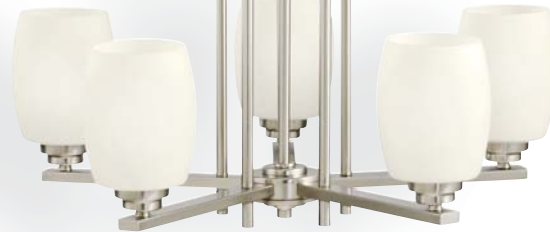

D 3299
Inverted Pendant : NI, OZ

E 8043
Flush Mount : NI, OZ

F 1896
Chandelier : NI, OZ

G 5096
Wall Sconce : NI, OZ

Matching Bath

See matching bath fixtures on page 484-485.

Convertible

Two distinct lighting fixtures in one!

Semi Flush and Inverted Pendant

When converted to Semi Flush, 13.5" H.
When converted to Inverted Pendant, 14.5" H.

H 3797 : NI, OZ

Shown as Semi Flush

Shown as
Inverted Pendant

J 3898
Linear Chandelier : NI, OZ

INCAND. ITEM	FINISH	INCAND. BULB	W	H	OVRL. H	L	WIRE (CHAIN)	EXT.	HCWO	NOTES
A 1894	NI, OZ	(3) 100W (M)	18.5	13.75	51.75	---	57	---	---	Ⓜ (23-30W CFL) Additional chain 2996 NI, OZ; Additional stem 2999 (12") NI, OZ and/or 2997 (24") NI; May be installed with glass up or down
B 3497	NI, OZ	(1) 100W (M)	5	14	46	---	62	---	---	Ⓜ (23-30W CFL) Additional chain 2996 NI, OZ; Additional stem 2999 (12") NI, OZ and/or 2997 (24") NI
C 1897	NI, OZ	(9) 100W (M)	30	28.25	66.25	---	89	---	---	Ⓜ (23-30W CFL) Additional chain 2996 NI, OZ; Additional stem 2999 (12") NI, OZ and/or 2997 (24") NI
D 3299	NI, OZ	(4) 150W (M)	26	26.25	64.25	---	85	---	---	Ⓜ (23-30W CFL) Additional chain 2996 NI, OZ; Additional stem 2999 (12") NI, OZ and/or 2997 (24") NI
E 8043	NI, OZ	(1) 100W (M)❖	5	6.25	---	---	---	---	---	Ⓜ (23-30W CFL)
F 1896	NI, OZ	(5) 100W (M)	24	16.5	54.5	---	55	---	---	Ⓜ (23-30W CFL) Additional chain 2996 NI, OZ; Additional stem 2999 (12") NI, OZ and/or 2997 (24") NI, May be installed with glass up or down
G 5096	NI, OZ	(1) 100W (M)	4.5	10.75	---	---	---	7	5.75	Ⓜ (18-25W CFL) May be installed with glass up or down
H 3797	NI, OZ	(3) 100W (M)	17.25	14.5	52.5	---	(36)	---	---	Ⓜ (23-30W CFL)
J 3898	NI, OZ	(6) 100W (M)	16.5	18.5	56.5	30	89	---	---	Ⓜ (23-30W CFL) Additional chain 2996 NI, OZ; Additional stem 2999 (12") NI, OZ and/or 2997 (24") NI, May be installed with glass up or down