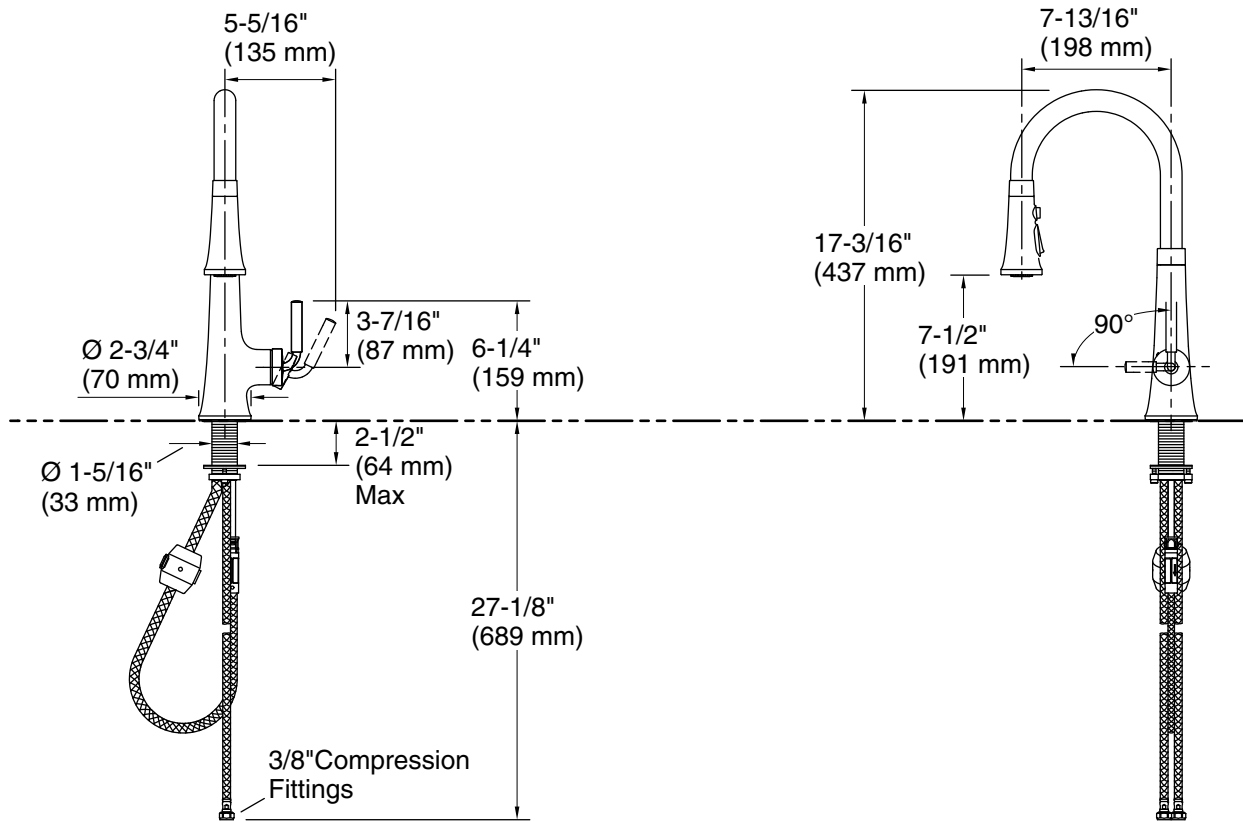

Adapters, Rough-in and Extension Kits

1327990 Range: 2-1/2" (64 mm) - 4-5/8" (117 mm)

Recommended Products/Accessories

K-77685 Single-cartridge water filtration system
 K-77686 Double-cartridge water filtration system
 K-77687 single replacement filter cartridge
 K-77688 Replacement Filter Cartridges, Two-Pack

Optional Products/Accessories

K-24461 Three-hole kitchen faucet escutcheon

ADA

CSA B651

Codes/Standards

ASME A112.18.1/CSA B125.1
 NSF/ANSI/CAN 61
 NSF/ANSI/CAN 372
 DOE - Energy Policy Act 1992
 California Energy Commission (CEC)
 ADA
 ICC/ANSI A117.1
 CSA B651

Technical Information

All product dimensions are nominal.

Faucet flow rate: 1.5 gal/min (5.7 l/min)

Spout:

Spout reach: 7-3/4" (198 mm)

Notes

Install this product according to the installation instructions.