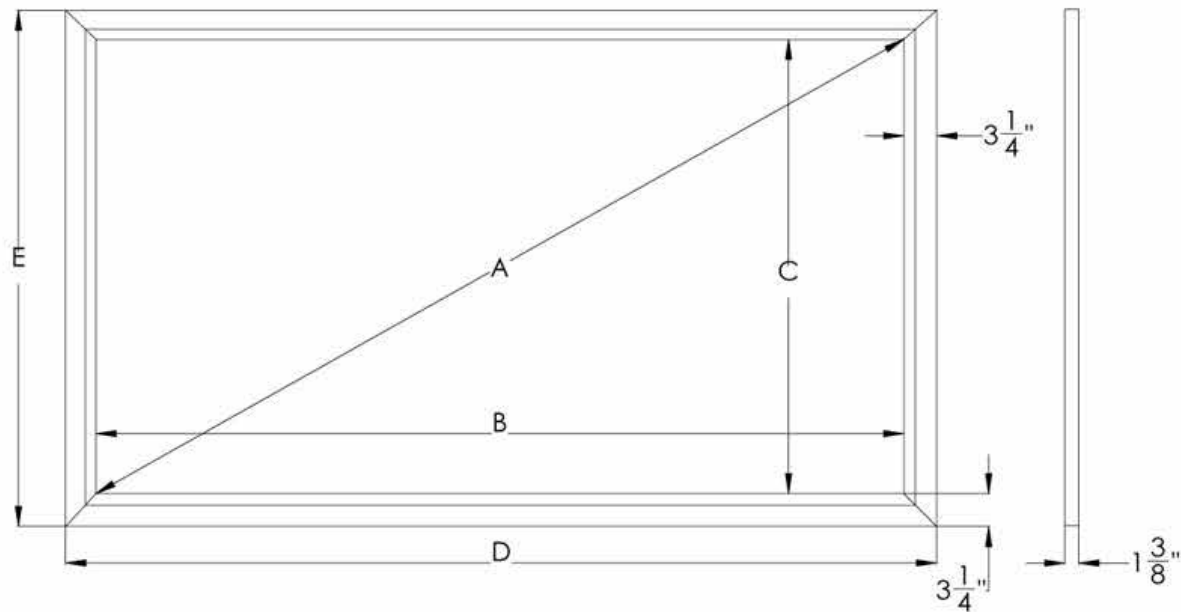

# FIX-100-X

Diagonal	A	100.0000"
Width	B	87.2500"
Height	C	49.0625"
Total Width	D	93.7500"
Total Height	E	55.5625"

Aspect Ratio 16:9  
 Material Matte White 1.0  
 or  
 Matte Gray .85