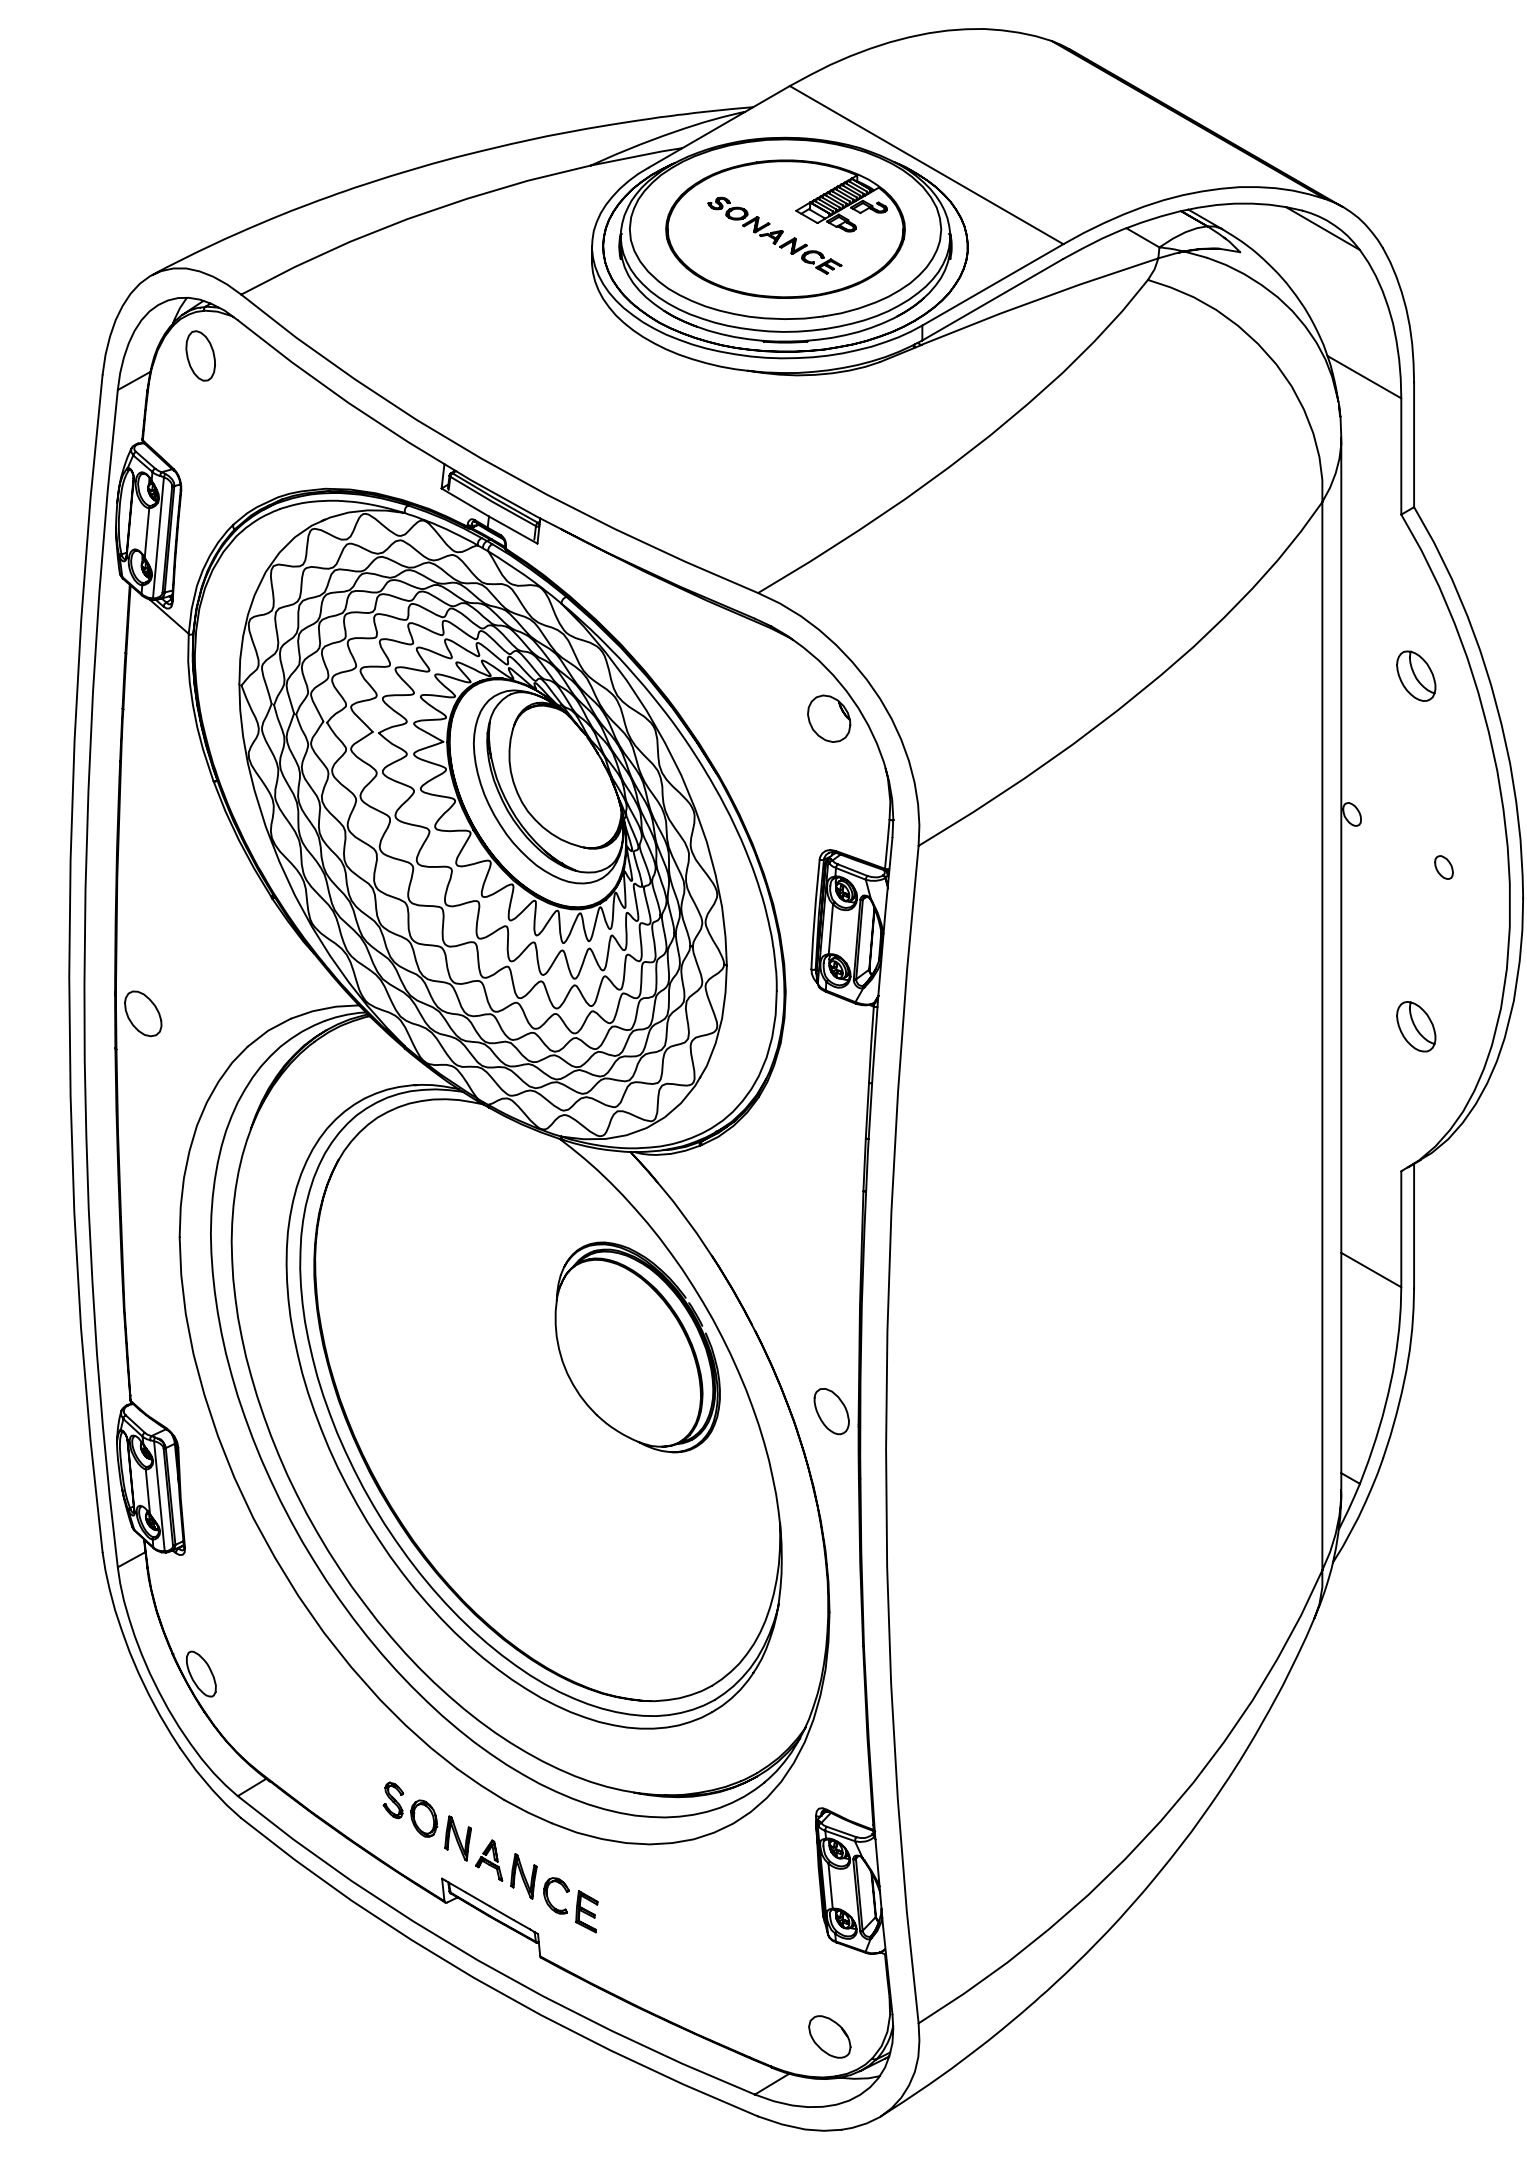

ISOMETRIC

SONANCE 991 Calle Amanecer
 San Clemente, California 92673 USA.
 949 492-7777
 www.sonance.com

MX62 SPEAKER

SCALE: 4 : 5

DRAWN BY: Roy

DRWN - PART NUMBER

REV.

SHEET: 01