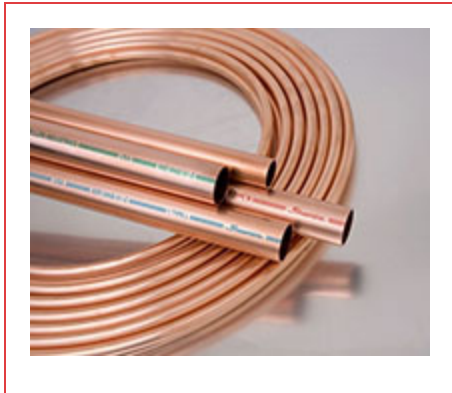

## ITEM # V 14010, PLUMBING WATER TUBE, 1-1/2" X 10'

Streamline® Copper Tube sets the standard for quality, consistency and service in the plumbing industries. With a full line of copper tube products to support most all plumbing supply and DWV applications, Streamline® Copper Tube is available in all common types including, Type K, Type L, Type M and DWV. Each piece of tube is incised marked and color coded for easy, long lasting identity. Manufactured in accordance with applicable standards, our ongoing commitment to quality continues to make [+ more](#)