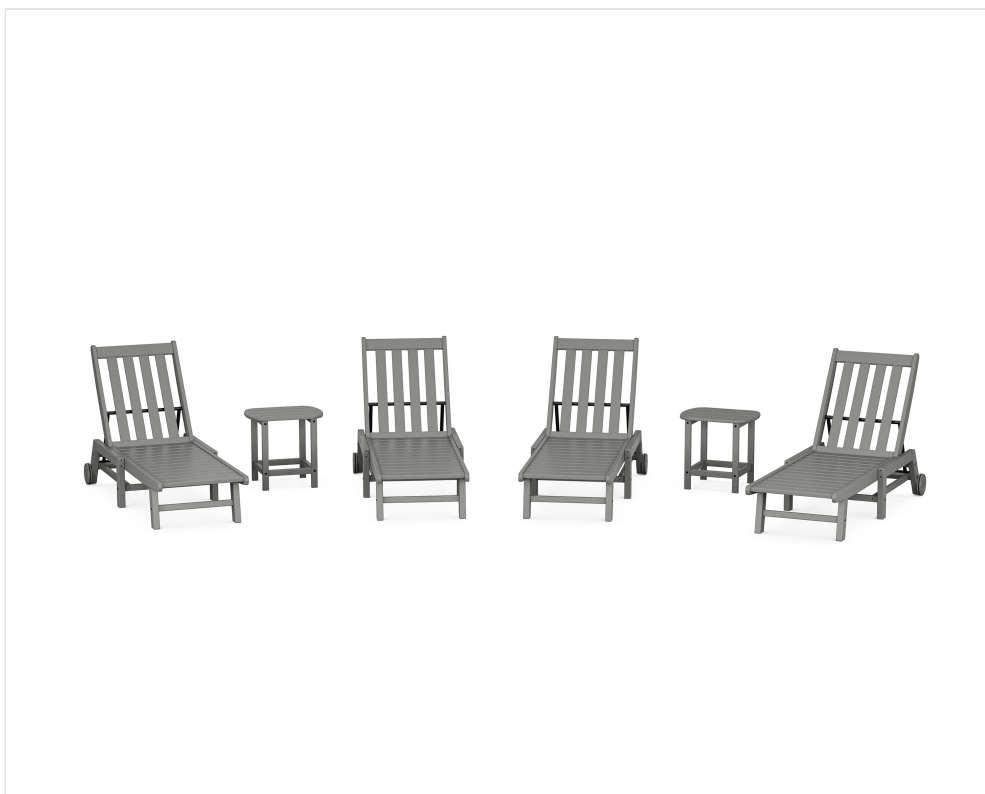

POLYWOOD®

Sustainable Outdoor Furniture

CLIMATE TUFF™
MATERIALS

COLORSTAY™
TECHNOLOGY

MADE IN
THE USA

CONSCIOUSLY
CRAFTED

Vineyard 6-Piece Chaise with Wheels Set

BRAND | POLYWOOD®

COLLECTION | Vineyard

SKU | PWS2518-1

SET WEIGHT + DIMENSIONS

Overall Set Weight	224.0 lbs
Recommended Minimum Space (Based on pictured configuration)	136.0" W x 35.0" H x 78.0" D

INDIVIDUAL ITEM DIMENSIONS

Qty	NAME	SKU	DIMENSIONS (W x H x D)
4	Vineyard Chaise with Wheels	VNAW2278	26.13" x 34.23" x 77.25"
2	South Beach 18" Side Table	SBT18	14.97" x 18.0" x 19.12"

AVAILABLE LUMBER COLORS