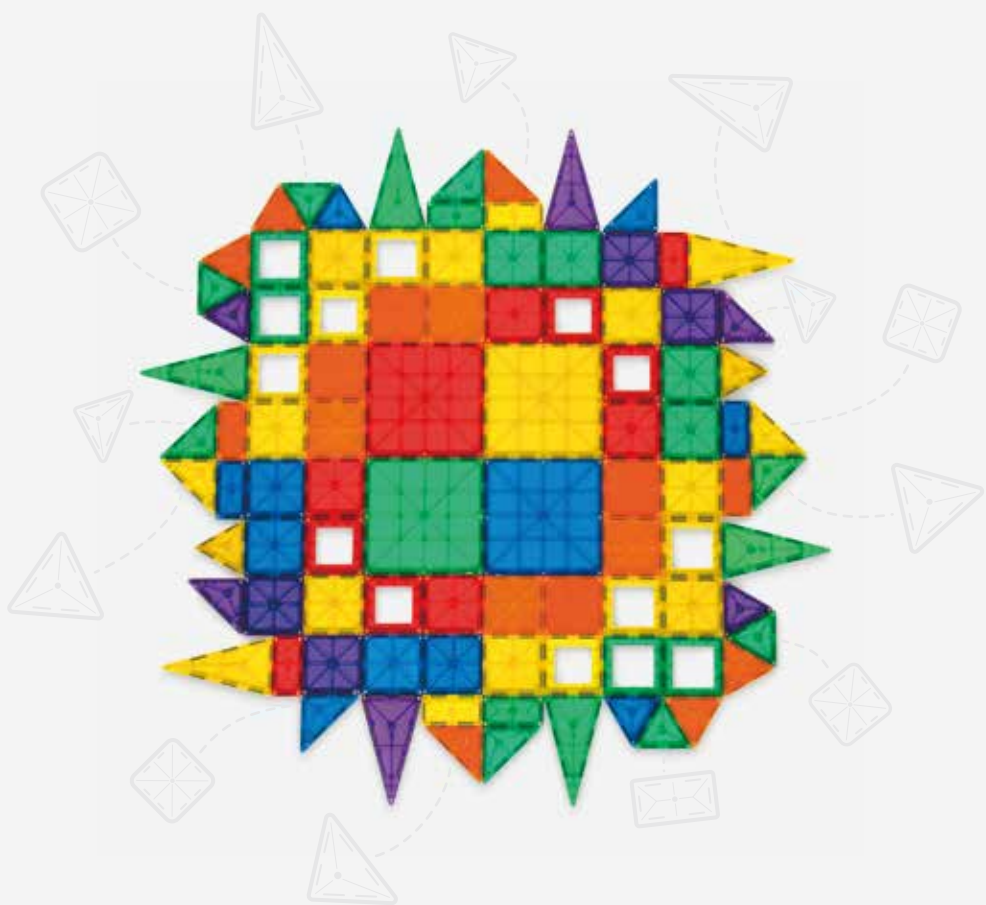

BEST CHOICE
PRODUCTS

For
Ages
3-8

110-PIECE RAINBOW
MAGNETIC BUILDING TILES
BUILDING EXAMPLES

BEST CHOICE
PRODUCTS

As shoppers, we're always trying to find the perfect balance between quality & value. At BCP, we believe we've achieved that. Our diverse catalog of everyday essentials is tailored especially to our customers & guaranteed to hit that sweet spot of high quality & low price.

— Always. —

By playing with magnetic tiles, kids will naturally sharpen motor skills and grow in creativity, imagination, and color/shape recognition.

Use the following as examples of what to build with this set. However, do not feel limited by what is presented here; the variety of tiles can be arranged into a house, tower, sprawling castle, or anything else you can think of!