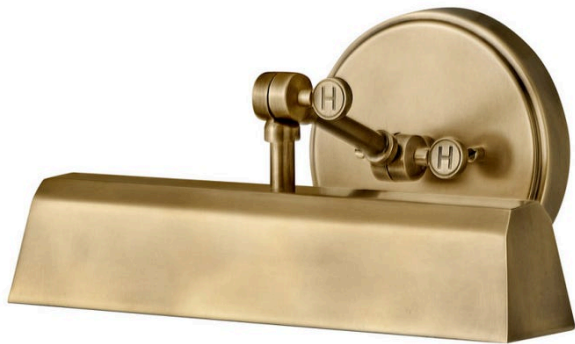

ARTI

47093HB

SMALL ADJUSTABLE ACCENT LIGHT

Embodying simple elegance, Arti's functional, streamlined design can be seamlessly integrated into any space or style. Its robust, practical silhouette is crafted to enhance any room or featured décor with excellent illumination.

DETAILS	
FINISH:	Heritage Brass
MATERIAL:	Steel
DIMMABLE:	YES - WITH DIMMABLE LAMP (NOT INCLUDED)

DIMENSIONS	
WIDTH:	12"
HEIGHT:	6"
WEIGHT:	3.6lb
BACK PLATE:	6" Dia.
EXTENSION:	7.3"
TOP TO OUTLET:	3"

LIGHT SOURCE	
LIGHT SOURCE:	Socketed
WATTAGE:	1-10w Med. LED, 60w Equiv.
VOLTAGE:	120v

SHIPPING	
CARTON LENGTH:	14.8
CARTON WIDTH:	10.3
CARTON HEIGHT:	8.5
CARTON WEIGHT:	5.1

PRODUCT DETAILS:

- Dry Rated
- T-style bulbs required (not included)
- Can be hard wired or mounted with included plug-in cord
- Classic, elegant lines and timeless details enhance a traditional space
- Includes a convenient in-line on/off switch