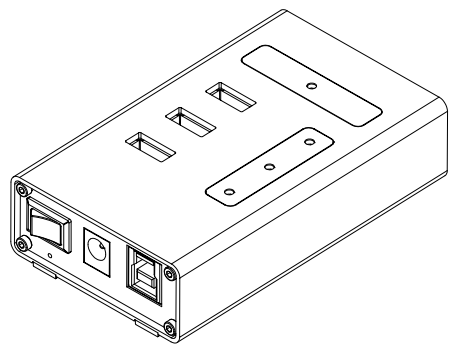

8 7 6 5 4 3 2 1

F
E
D
C
B
A

THIRD ANGLE PROJECTION

GENERAL NOTES

DIMENSIONS ARE IN MM - DO NOT SCALE
THIS DOCUMENT CONTAINS CONFIDENTIAL, PROPRIETARY INFORMATION THAT IS PROPERTY OF STARTECH.COM

PRODUCT ID	HB30C3A1CST		
DESCRIPTION	4 Port USB C Hub - USB Type-C to 1x USB-C/3x USB-A		
DO NOT SCALE	SHEET: 1 OF: 1	UPLOAD DATE: 2/10/2023	