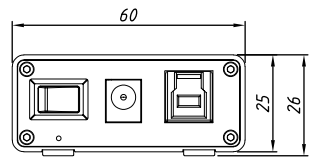

8 7 6 5 4 3 2 1

F
E
D
C
B
A

THIRD ANGLE PROJECTION

GENERAL NOTES

DIMENSIONS ARE IN MM - DO NOT SCALE
THIS DOCUMENT CONTAINS CONFIDENTIAL, PROPRIETARY INFORMATION THAT IS PROPERTY OF STARTECH.COM

PRODUCT ID	HB30C3A1CST		
DESCRIPTION	4 Port USB C Hub - USB Type-C to 1x USB-C/3x USB-A		
DO NOT SCALE	SHEET: 1 OF: 1	UPLOAD DATE: 2/10/2023	