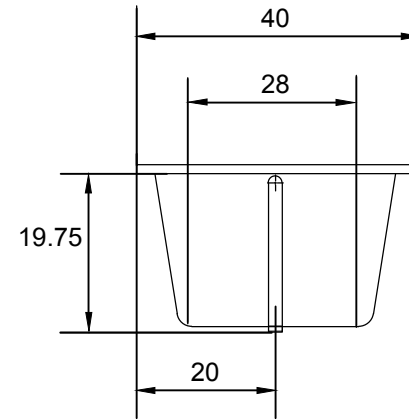

Optional Equipment Dimensions

- Whirlpool Pump: 12"(H) x 16"(L)
- Thermal Air Blower: 5"(H) x 11"(L)
- Hydro Fusion: 7"(H) x 15.5"(L)
- Hydro Indulge: 11"(H) x 19"(L)

HYDRO SYSTEMS, INC.

29132 Avenue Paine, Valencia, CA 91355
 661.775.0686, fax 661.775.0668, www.hydrossystem.com

Date: July 11, 2018

Rev: V-1

Scale: None

Date:

Material: Acrylic and Fiberglass, 1/4" nominal thickness