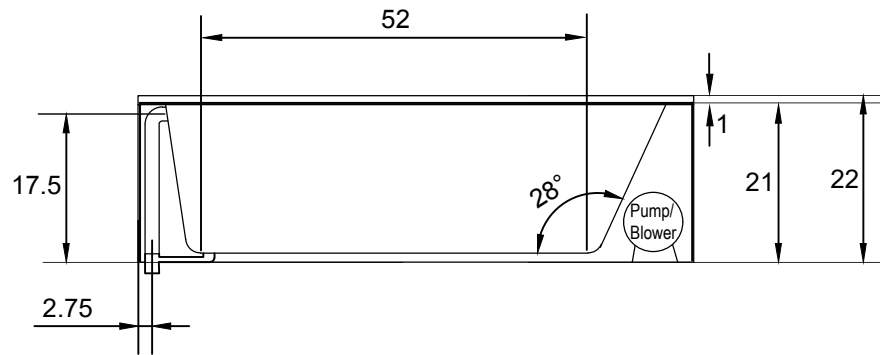

Optional Equipment Dimensions

- Whirlpool Pump: 12"(H) x 16"(L)
- Thermal Air Blower: 5"(H) x 11"(L)
- Hydro Fusion: 7"(H) x 15.5"(L)
- Hydro Indulge: 11"(H) x 19"(L)

HYDRO SYSTEMS, INC.

29132 Avenue Paine, Valencia, CA 91355
 661.775.0686, fax 661.775.0668, www.hydrossystem.com

Date: July 11, 2018

Rev: V-1

Scale: None

Date:

Material: Acrylic and Fiberglass, 1/4" nominal thickness