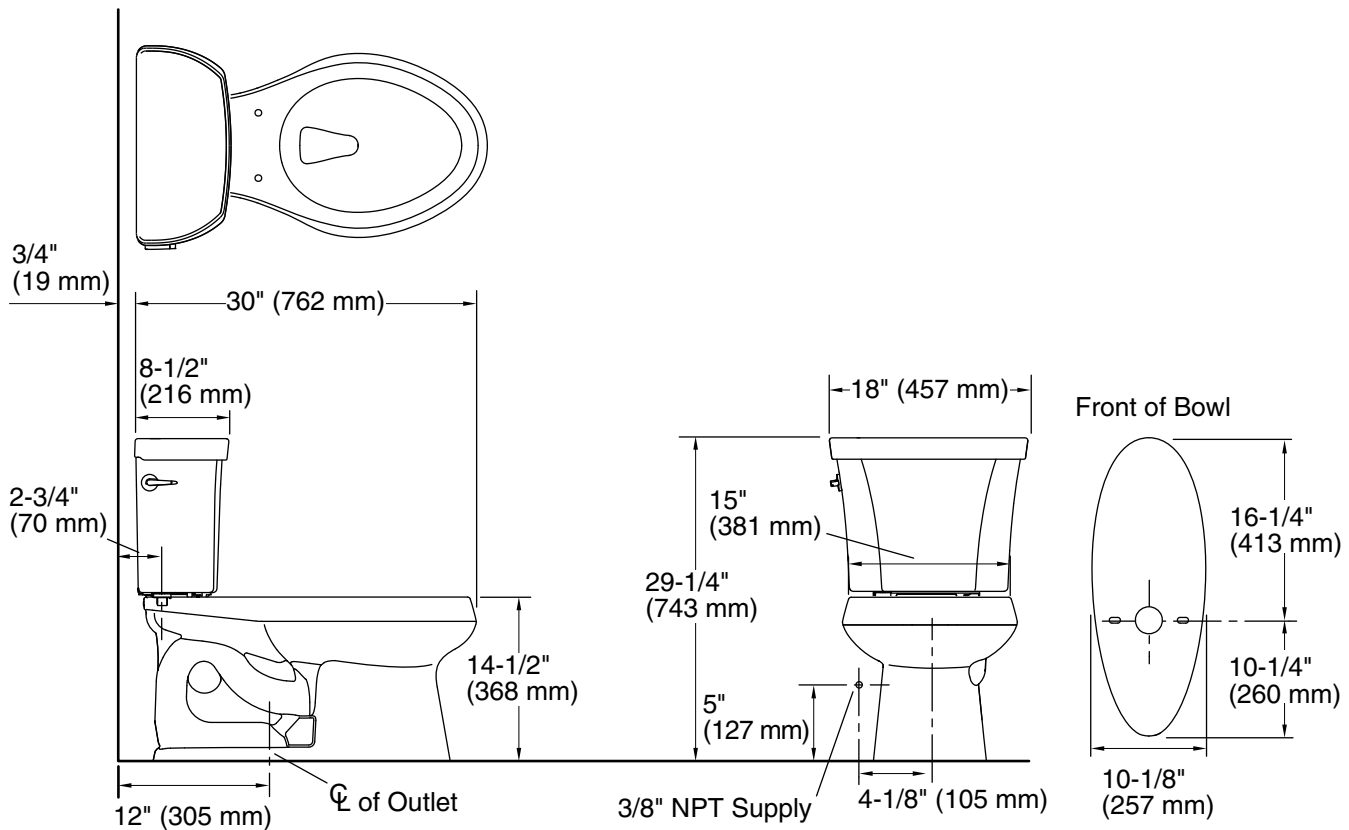

Features

- Two-piece design
- Elongated bowl offers added room and comfort
- Left-hand nested trip lever offers a choice of 1.1 or 1.6 gallons per flush (gpf)
- 2-1/8" (54 mm) fully glazed trapway
- Coordinates with other products in the Wellworth collection
- Combination consists of the K-4198 bowl and the K-4458 tank
- Dual-flush technology allows you to choose between a full or partial flush
- Eligible for consumer rebates in some municipalities

Installation

- Seat sold separately
- Standard 12" (305 mm) rough-in
- Three-bolt quick-connect installation

Recommended Products/Accessories

K-5420 Low-Profile Bolt Caps
K-9237 Dual-flush Trip Lever
1023457 Wax Ring/Hardware Kit
1265114 Connector Hose
K-23726 Drain treatment
K-4636-RL Cachet® ReadyLatch® Quiet-Close™ elongated toilet seat

Included Components

K-4198 Elongated toilet bowl
K-4458 Toilet tank, dual-flush

Codes/Standards

ASME A112.19.2/CSA B45.1
EPA WaterSense®

KOHLER® Toilets and Seats Limited Warranty

See website for detailed warranty information.

Available Colors/Finishes

Color tiles intended for reference only.

Color	Code	Description
	0	White
	96	Biscuit
	7	Black Black™

Technical Information

All product dimensions are nominal.

Toilet type:	Floor-mount
Waste Outlet:	Floor
Bowl shape:	Elongated
Flush type:	Class Five
Trap passageway:	2-1/8" (54 mm)
Water surface size:	11-1/4" x 8-1/4" (286 mm x 210 mm)
Rim to water surface:	5-1/4" (133 mm)
Rough-in:	12" (305 mm)
Seat-mounting holes:	5-1/2" (140 mm)