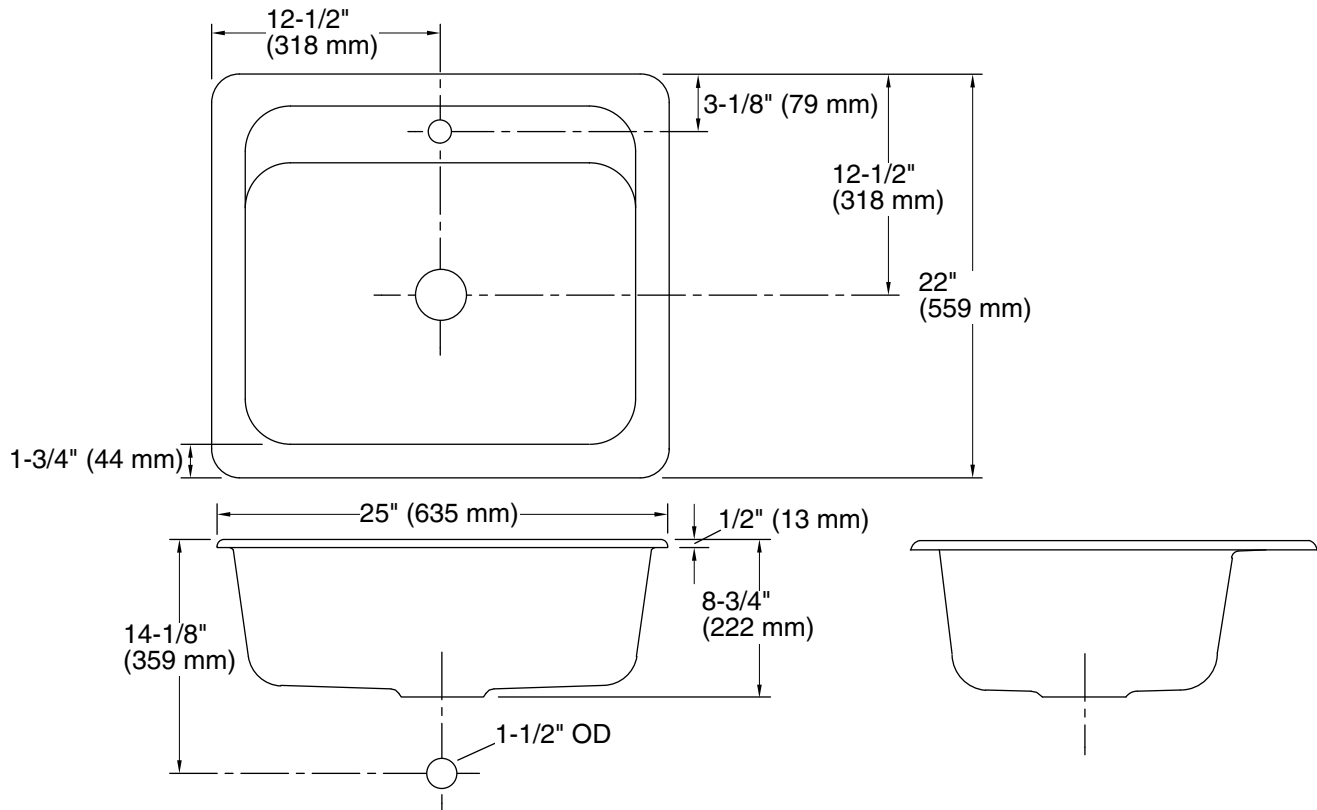

**Mayfield™**  
25" top-mount single-bowl kitchen sink  
**K-5964-1**

**Features**

- 27" (686 mm) minimum base cabinet width
- Single bowl
- 7-3/4" (197 mm) depth
- Single faucet hole
- Constructed of KOHLER® Enameled Cast Iron.

## Technical Information

All product dimensions are nominal.

Basin configuration:	Single Bowl
Cutout:	Top-mount, 23-3/4" x 20-3/4" (603 mm x 527 mm) with 1" (25 mm) radius corners
Bowl area (Only):	Length: 22" (559 mm) Width: 15" (381 mm) Bowl depth: 8" (203 mm) Water depth: 7-3/4" (197 mm)
Number of deck holes:	1
Drain hole:	3-5/8" (92 mm)
Template:	1031341-7, required, included