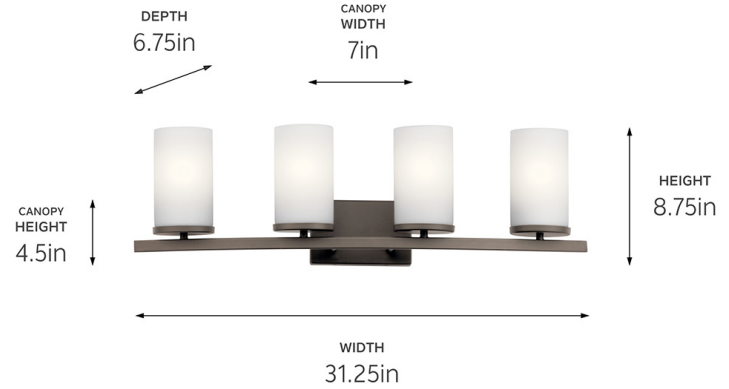

SPECIFICATIONS

Certifications/Qualifications

ADA Compliant	No
Prop65	No
Location Rating	Damp kichler.com/warranty

Dimensions

Height	8.75"
Width	31"
Height From Center Of Wall Opening (Spec Sheet)	6.5"
Depth	6.75"
Weight	6.93 LBS
Canopy Height	4.5"
Canopy Width	7"
Canopy Depth	0.75"

Electrical

Input Voltage	120 V

Light Source

Light Source	Bulb
Lamp Included	Not Included
# Of Bulbs/LED Modules	4
Max Or Nominal Watt	100 W
Lamp Type	A19
Socket Type	E26 (Medium)
Dimmable	Yes
Dimmable Notes	Dimmable when used with dimmer switch (sold separately); when using LED bulbs, see bulb manufacturer dimming specifications.

Mounting/Installation

Interior/Exterior	Interior Product
Mounting Weight	4.73 LBS
Install Glass Up Or Down	Both
Modular	No
Lead Wire Length	6

FIXTURE ATTRIBUTES

Housing/Glass

Primary Material	Steel
Shade Included	No
Shade Dimensions	4.00 DIA X 6.75

Product/Ordering Information

SKU	45498OZ
Finish	Olde Bronze
UPC	783927518987

Finishes

- Black
- Black
- Brushed Nickel
- Brushed Nickel
- Chrome
- Chrome
- Natural Brass