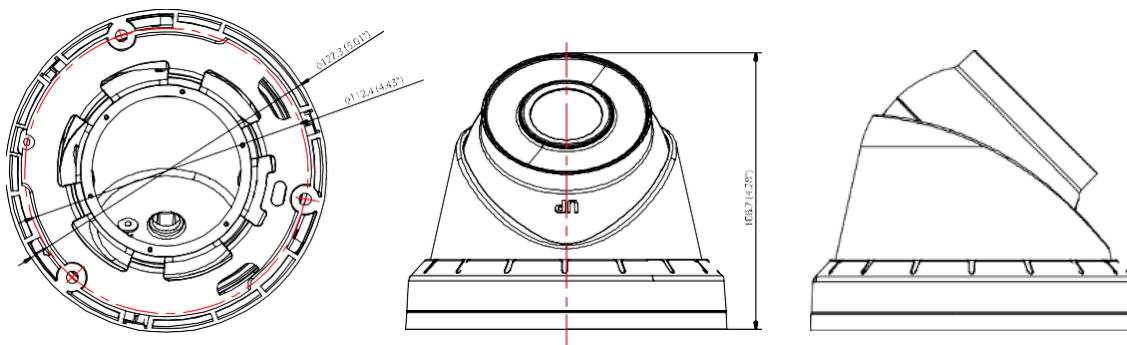

Dimensions

ECI-T2(4)4F2

Unit: mm (inch)