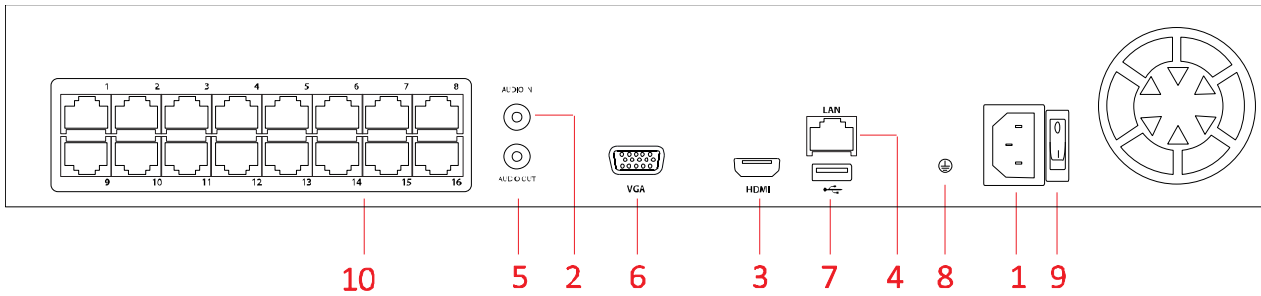

# Interface

ERI-K104-P4 Rear Panel

ERI-K108-P8 Rear Panel

ERI-K216-P16 Rear Panel

Index	Description	Index	Description
1	48 VDC Power Supply	6	VGA Interface
2	Audio In	7	USB 2.0 Interface
3	HDMI Interface	8	Ground
4	LAN Interface	9	Power Switch
5	Audio Out	10	LAN Network Interfaces with PoE Function