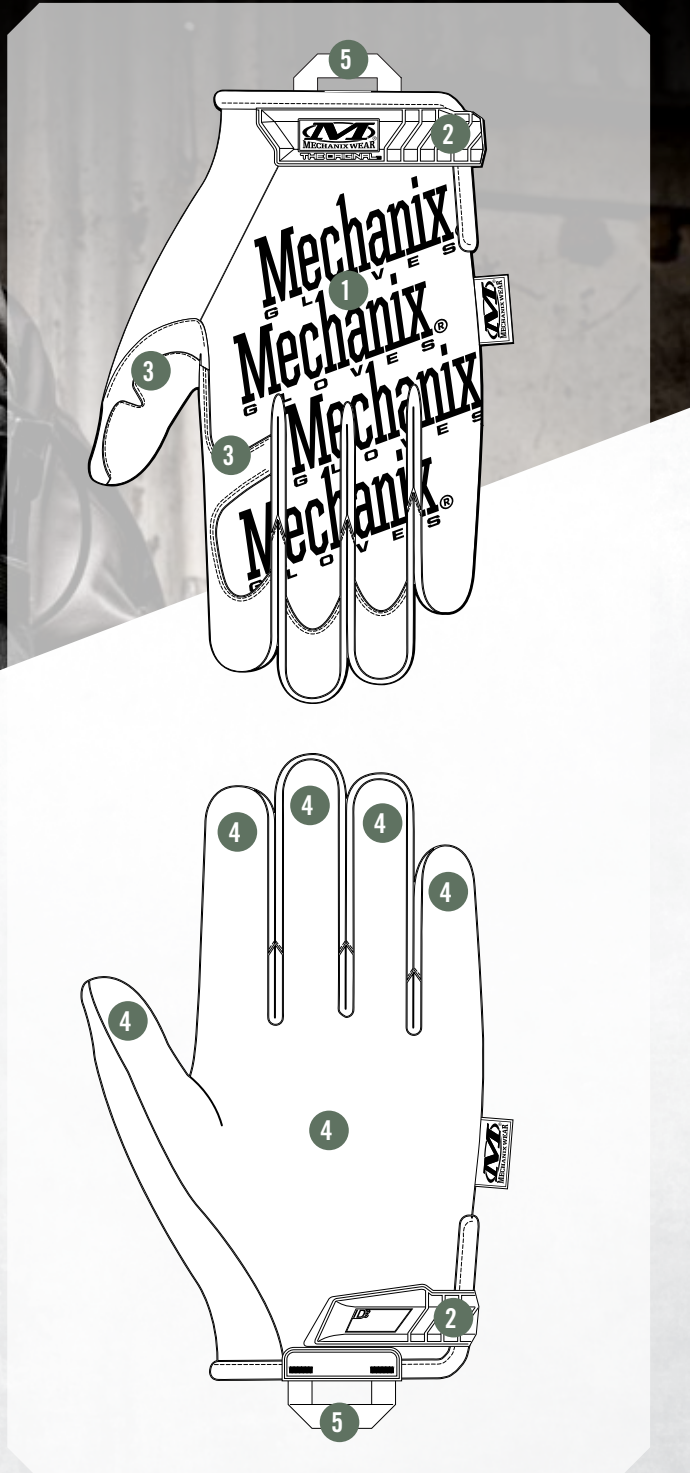

WOLF GREY  
**ORIGINAL**<sup>®</sup>

## TACTICAL HAND PROTECTION

The Original<sup>®</sup> tactical glove revolutionized the hand protection industry with its versatility and anatomical design. Rugged 0.8mm synthetic leather infused with touchscreen technology creates the perfect blend of dexterity and durability. Breathable TrekDry<sup>®</sup> conforms to the back of your hands to help keep you cool and comfortable in the field. The Original delivers unmatched fit, feel and functionality so you can focus on what lies down range.

### FEATURES

- 1 Form-fitting TrekDry<sup>®</sup> helps keep your hands cool and comfortable.
- 2 Adjustable Thermoplastic Rubber (TPR) wrist closures create a secure fit.
- 3 Reinforced thumb and index finger improve durability.
- 4 Touchscreen capable synthetic leather provides the perfect blend of dexterity and durability.
- 5 Nylon carrier loops for storage.