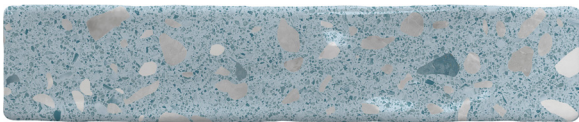

CORRAZZO™

Glazed Ceramic

Enhance™

WALL  RESIDENTIAL  COMMERCIAL  INDOOR 

Blanco

Negro

Gris

Hueso

Verde

Carlata

Rosa

Stuci

Azul

Erizzo

All Colors Available in Glossy Finish

Testing	Breaking Strength C ₆₄₈	Chemical Resistance C ₆₅₀	Water Absorption C ₃₇₃	Scratch Hardness MOHS	Shade Variation Rating
	Results*	≥125 lbf	Resistant	≤20.0%	3