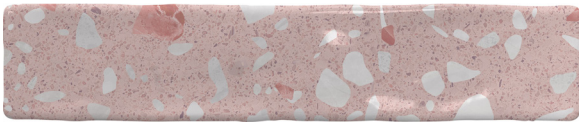

Enhance™ Collection

Immerse your space in a world of color and creativity with our eye-catching Corrazzo ceramic tile. Each piece is a harmonious blend of stunning hues and textures, adding a touch of modern elegance to any space. Elevate your décor with our colorful Corrazzo collection and let your personal style shine through.

CORRAZZO™

Glazed Ceramic

Enhance™

WALL  RESIDENTIAL  COMMERCIAL  INDOOR 

Blanco

Negro

Gris

Hueso

Verde

Carlata

Rosa

Stuci

Azul

Erizzo

All Colors Available in Glossy Finish

Testing	Breaking Strength C ₆₄₈	Chemical Resistance C ₆₅₀	Water Absorption C ₃₇₃	Scratch Hardness MOHS	Shade Variation Rating
	Results*	≥125 lbf	Resistant	≤20.0%	3