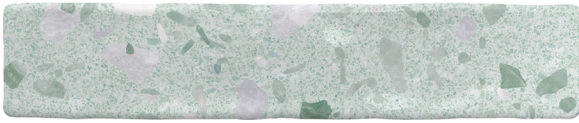

Enhance™ Collection

Immerse your space in a world of color and creativity with our eye-catching Corrazzo ceramic tile. Each piece is a harmonious blend of stunning hues and textures, adding a touch of modern elegance to any space. Elevate your décor with our colorful Corrazzo collection and let your personal style shine through.

CORRAZZO™

Glazed Ceramic

Enhance™

WALL  RESIDENTIAL  COMMERCIAL  INDOOR 

Blanco

Negro

Gris

Hueso

Verde

Carlata

Rosa

Stuci

Azul

Erizzo

All Colors Available in Glossy Finish

Testing	Breaking Strength C ₆₄₈	Chemical Resistance C ₆₅₀	Water Absorption C ₃₇₃	Scratch Hardness MOHS	Shade Variation Rating
	Results*	≥125 lbf	Resistant	≤20.0%	3