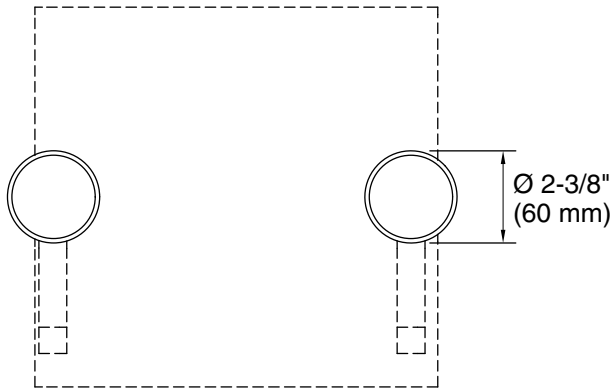

Features

- Two Oyl handles allow for both volume and temperature control
- Coordinates with Components faucets, accessories, and showering components to complete your bathroom
- Dual-control wall-mounted
- Two-handle bathroom faucet trim for wall-mount installations

1349542 Range: 2-1/2" (64 mm) - 3-1/2" (89 mm)

Recommended Products/Accessories

K-23726 Drain treatment

Codes/Standards

ASME A112.18.1/CSA B125.1

KOHLER® Faucet Lifetime Limited Warranty

See website for detailed warranty information.

Technical Information

All product dimensions are nominal.

Spout:

Notes

Install this product according to the installation instructions.