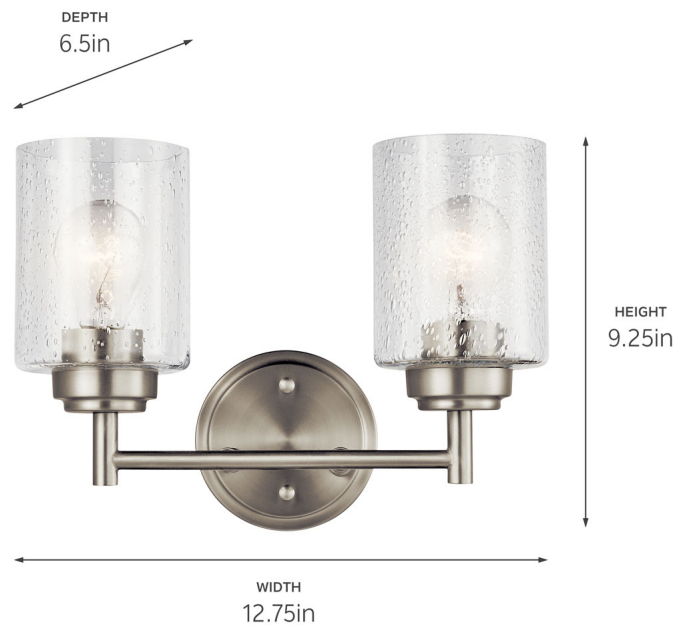

SPECIFICATIONS

Certifications/Qualifications

ADA Compliant	No
Prop65	No
DarkSky Approved	No
Location Rating	Damp
	kichler.com/warranty

Dimensions

Height	9.25"
Width	13"
Height From Center Of Wall Opening (Spec Sheet)	7"
Depth	6.5"
Weight	2.6 LBS
Canopy Width	4.75"
Canopy Depth	1"

Electrical

Input Voltage	120 V

Light Source

Light Source	Bulb
Lamp Included	Not Included
# Of Bulbs/LED Modules	2
Max Or Nominal Watt	75 W
Lamp Type	A19
Socket Type	E26 (Medium)
Dimmable	Yes

Mounting/Installation

Interior/Exterior	Interior Product
Mounting Weight	1 LBS
Install Glass Up Or Down	Both
Modular	No
Lead Wire Length	6

FIXTURE ATTRIBUTES

Housing/Glass

Primary Material	Steel
Shade Included	No
Shade Dimensions	4.25 DIA X 5.50

Product/Ordering Information

SKU	45885NI
Finish	Brushed Nickel
UPC	783927539364

Finishes

- Black
- Brushed Nickel
- Natural Brass
- Olde Bronze

ALSO IN THIS FAMILY