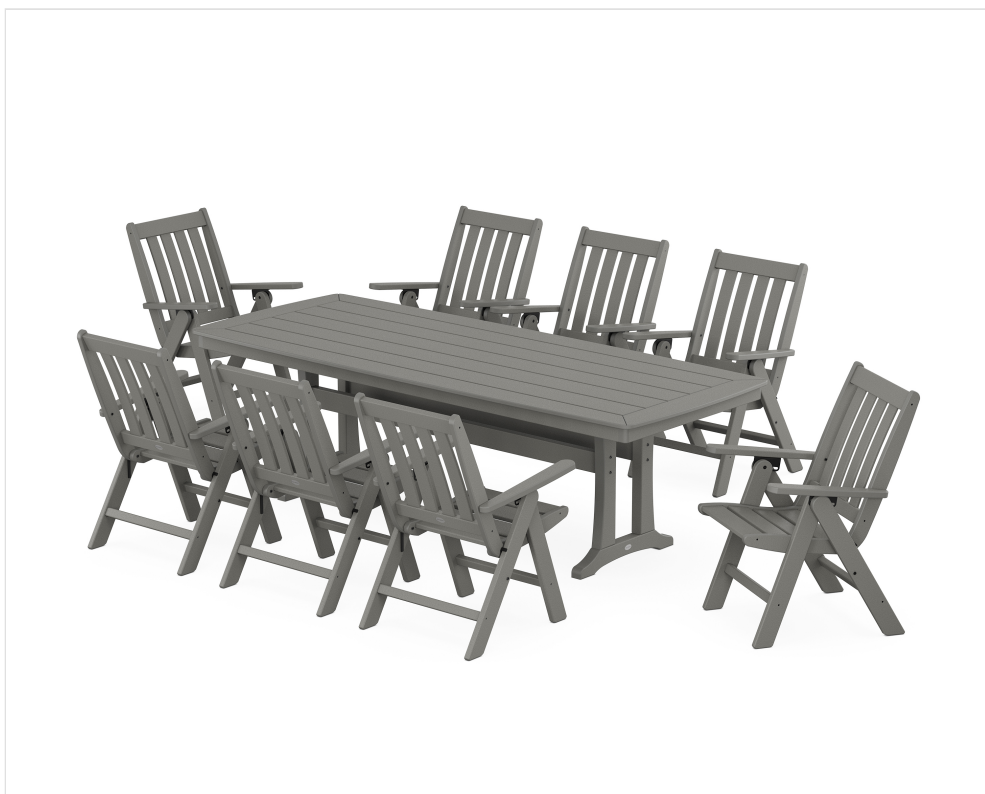

POLYWOOD®

Sustainable Outdoor Furniture

CLIMATETUFF™
MATERIALS

COLORSTAY™
TECHNOLOGY

MADE IN
THE USA

CONSCIOUSLY
CRAFTED

Vineyard Folding 9-Piece Dining Set with Trestle Legs

BRAND | POLYWOOD®

COLLECTION | Vineyard

SKU | PWS1492-1

SET WEIGHT + DIMENSIONS

Overall Set Weight	397.25 lbs
Recommended Minimum Space (Based on pictured configuration)	147.0" W x 39.0" H x 89.0" D

INDIVIDUAL ITEM DIMENSIONS

Qty	NAME	SKU	DIMENSIONS (W x H x D)
8	Vineyard Folding Dining Chair	VND38	25.0" x 38.5" x 25.0"
1	Nautical Trestle 39" x 97" Dining Table	PL84-T2L1	96.88" x 29.0" x 38.79"

AVAILABLE LUMBER COLORS