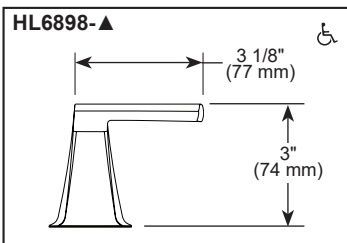

BRIZO®

BIDET FAUCET

■ Levoir® Collection

▲ Designate proper finish suffix

FEATURES

- Handles attach with rare earth magnets inside handles. No set screw required. Simplifies installation and provides flush mount installation.

STANDARD SPECIFICATIONS:

- Three handle bidet faucet for exposed mounting on 4 hole applications.
- Control mechanism shall be of the rotating ceramic cylinder type with 90° (1/4 turn) rotation.
- Metal drain has pop-up type fitting with plated flange and stopper.
- Diverter with integral vacuum breaker.
- Directional handle for rim flush or rosette spray douche.

WARRANTY

- Parts and Finish – Lifetime limited warranty; or for commercial purchasers, 10 years for multi-family residential (apartments and condominiums) and 5 years for all other commercial uses, in each case from the date the product is received by the original purchaser or their authorized representative (installation contractor, etc.).
- Please go to www.brizo.com for the complete details of our limited warranty.

COMPLIES WITH:

1. ASME A112.18.1 / CSA B125.1
   - ASME A112.18.2 / CSA B125.2
2. ♿ ICC/ANSI A117.1- Valve control only

Brizo Kitchen & Bath Company reserves the right (1) to make changes in specifications and materials, and (2) to change or discontinue models, both without notice or obligation. Dimensions are for reference only. See current full-line price book or www.brizo.com for finish options and product availability.

BSP-S-68498-LHP Rev. B

Brizo Kitchen & Bath Company

55 E. 111th Street, Carmel, IN 46280
350 South Edgeware Road, St. Thomas, ON N5P 4L1
© 2025 Brizo Kitchen & Bath Company