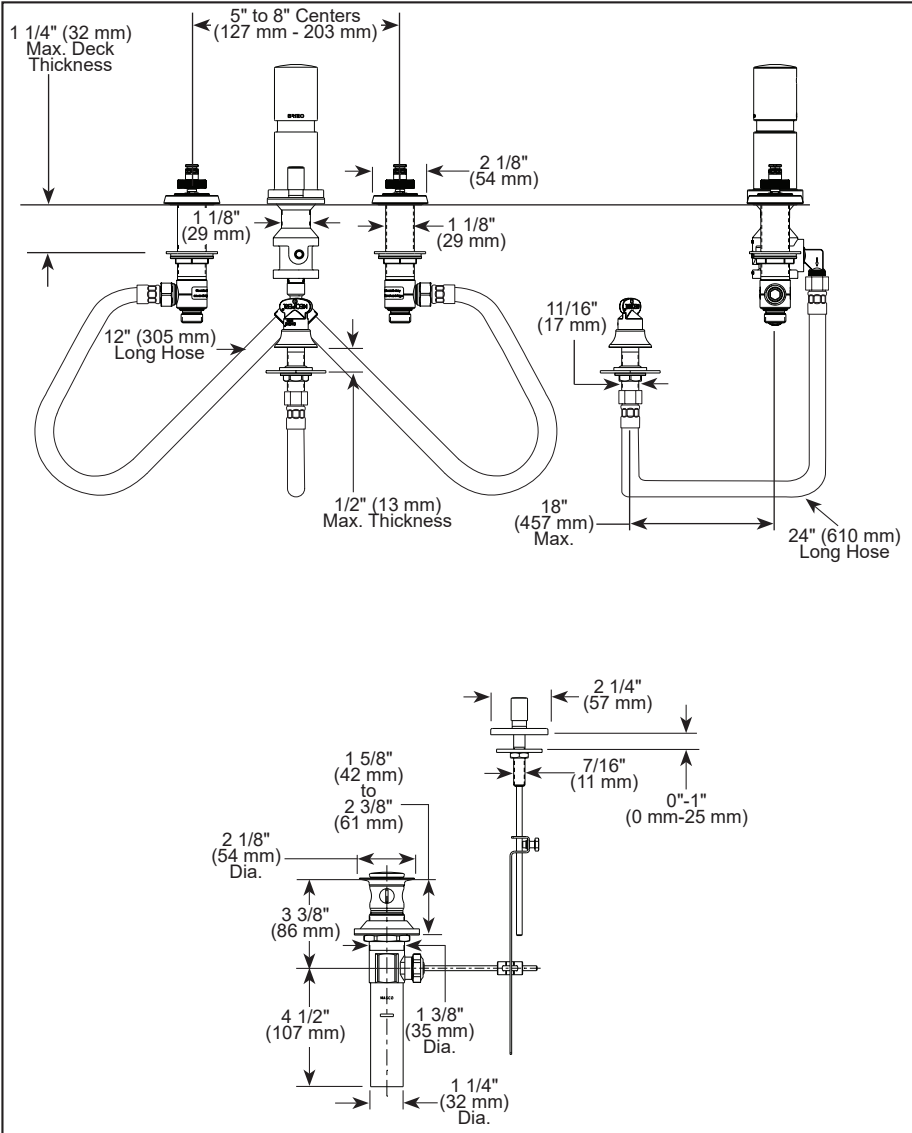

BRIZO®

BIDET FAUCET

■ Levoir® Collection

▲ Designate proper finish suffix

FEATURES

- Handles attach with rare earth magnets inside handles. No set screw required. Simplifies installation and provides flush mount installation.

STANDARD SPECIFICATIONS:

- Three handle bidet faucet for exposed mounting on 4 hole applications.
- Control mechanism shall be of the rotating ceramic cylinder type with 90° (1/4 turn) rotation.
- Metal drain has pop-up type fitting with plated flange and stopper.
- Diverter with integral vacuum breaker.
- Directional handle for rim flush or rosette spray douche.