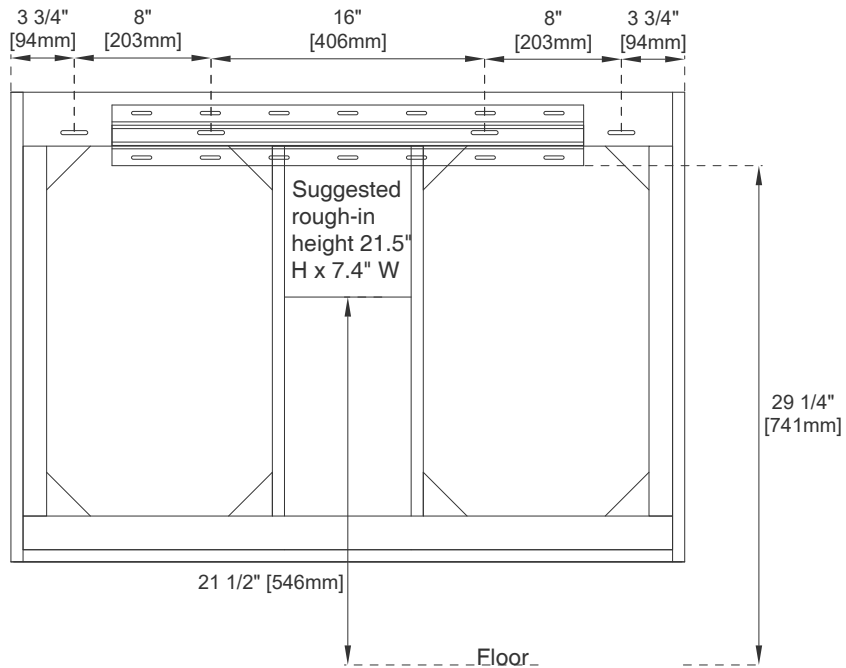

39.5" ALICANTE VANITY

E110-V39.5-AZB E110-V39.5-GSM
E110-V39.5-GW E110-V39.5-MCA

JAMES MARTIN
VANITIES

Features and Materials

Solids: AZB/GW/GSM-Yellow Poplar;
MCA-Para Wood and Yellow Poplar
Veneers: MCA-Mango Wood
Panels: MDF
Installation Type: Floor Standing with Base or Wall Mounted
Number of Basins: One, Integrated Sinktop
Sinktop Included: NO, Sold Separately (CSP-S4016-WG)
Basin Overflow: Yes, Rear Facing
Number of Doors: Two
Number of Drawers: 0
Assembly Type: Attach Base for Freestanding (hardware included)
Fits Drain Hole Size: 1-3/4"
European Soft Close Hinges
Adjustable Levelers

Dimension

Width: 39-3/8"
Depth: 15-5/8"
Height: 27-1/2"
Rough-In Height: 21-1/2"

39.5" ALICANTE VANITY

E110-V39.5-AZB E110-V39.5-GSM
E110-V39.5-GW E110-V39.5-MCA

JAMES MARTIN

VANITIES

Top View

Front View

All dimensions are nominal
Diagrams are of cabinet only—James Martin Optional integrated sinktops are not shown

Visit website for warranty and installation information
www.jamesmartinvanities.com

39.5" ALICANTE VANITY

E110-V39.5-AZB E110-V39.5-GSM
 E110-V39.5-GW E110-V39.5-MCA

Side View 1

Side View 2

Back View

All dimensions are nominal
 Diagrams are of cabinet only—James Martin Optional integrated sinktops are not shown