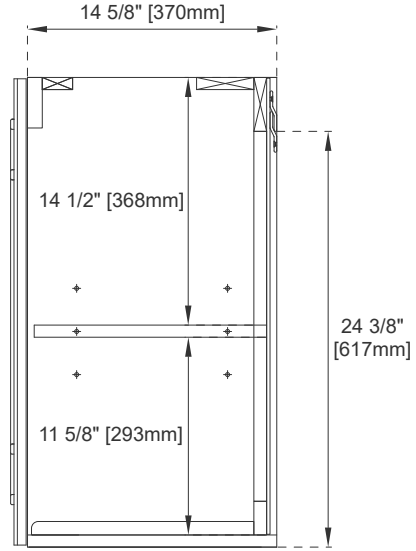

39.5" ALICANTE VANITY

E110-V39.5-AZB E110-V39.5-GSM
E110-V39.5-GW E110-V39.5-MCA

JAMES MARTIN
VANITIES

Features and Materials

Solids: AZB/GW/GSM-Yellow Poplar;
MCA-Para Wood and Yellow Poplar
Veneers: MCA-Mango Wood
Panels: MDF
Installation Type: Floor Standing with Base or Wall Mounted
Number of Basins: One, Integrated Sinktop
Sinktop Included: NO, Sold Separately (CSP-S4016-WG)
Basin Overflow: Yes, Rear Facing
Number of Doors: Two
Number of Drawers: 0
Assembly Type: Attach Base for Freestanding (hardware included)
Fits Drain Hole Size: 1-3/4"
European Soft Close Hinges
Adjustable Levelers

Dimension

Width: 39-3/8"
Depth: 15-5/8"
Height: 27-1/2"
Rough-In Height: 21-1/2"

39.5" ALICANTE VANITY

E110-V39.5-AZB E110-V39.5-GSM
E110-V39.5-GW E110-V39.5-MCA

JAMES MARTIN

VANITIES

Top View

Front View

All dimensions are nominal
Diagrams are of cabinet only—James Martin Optional integrated sinktops are not shown

Visit website for warranty and installation information
www.jamesmartinvanities.com

39.5" ALICANTE VANITY

E110-V39.5-AZB E110-V39.5-GSM
 E110-V39.5-GW E110-V39.5-MCA

Side View 1

Side View 2

Back View

All dimensions are nominal
 Diagrams are of cabinet only—James Martin Optional integrated sinktops are not shown