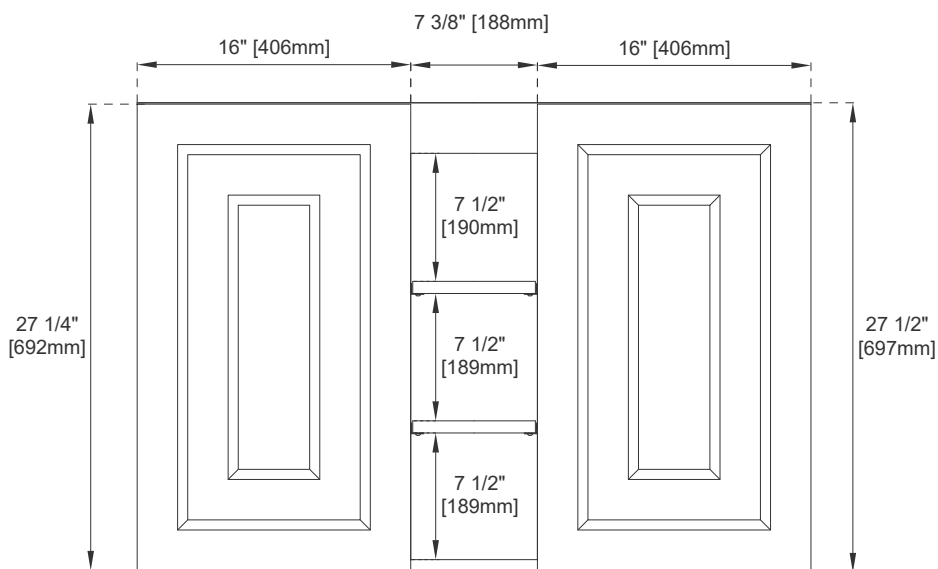

39.5" ALICANTE VANITY

E110-V39.5-AZB E110-V39.5-GSM
E110-V39.5-GW E110-V39.5-MCA

JAMES MARTIN
VANITIES

Features and Materials

Solids: AZB/GW/GSM-Yellow Poplar;
MCA-Para Wood and Yellow Poplar
Veneers: MCA-Mango Wood
Panels: MDF
Installation Type: Floor Standing with Base or Wall Mounted
Number of Basins: One, Integrated Sinktop
Sinktop Included: NO, Sold Separately (CSP-S4016-WG)
Basin Overflow: Yes, Rear Facing
Number of Doors: Two
Number of Drawers: 0
Assembly Type: Attach Base for Freestanding (hardware included)
Fits Drain Hole Size: 1-3/4"
European Soft Close Hinges
Adjustable Levelers

Dimension

Width: 39-3/8"
Depth: 15-5/8"
Height: 27-1/2"
Rough-In Height: 21-1/2"

39.5" ALICANTE VANITY

E110-V39.5-AZB E110-V39.5-GSM
E110-V39.5-GW E110-V39.5-MCA

JAMES MARTIN

VANITIES

Top View

Front View

All dimensions are nominal
Diagrams are of cabinet only—James Martin Optional integrated sinktops are not shown

Visit website for warranty and installation information
www.jamesmartinvanities.com

39.5" ALICANTE VANITY

E110-V39.5-AZB E110-V39.5-GSM
 E110-V39.5-GW E110-V39.5-MCA

Side View 1

Side View 2

Back View

All dimensions are nominal
 Diagrams are of cabinet only—James Martin Optional integrated sinktops are not shown