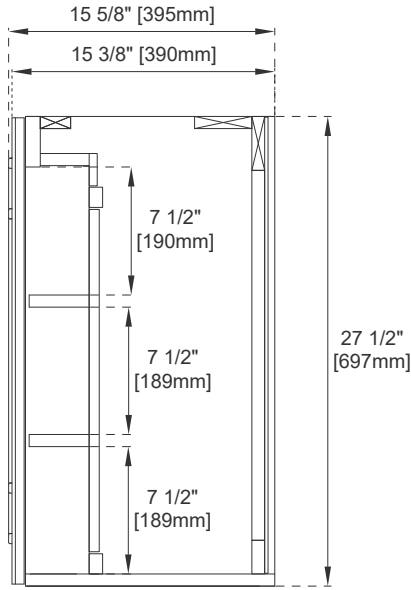

39.5" ALICANTE VANITY

E110-V39.5-AZB E110-V39.5-GSM
E110-V39.5-GW E110-V39.5-MCA

JAMES MARTIN
VANITIES

Features and Materials

Solids: AZB/GW/GSM-Yellow Poplar;
MCA-Para Wood and Yellow Poplar
Veneers: MCA-Mango Wood
Panels: MDF
Installation Type: Floor Standing with Base or Wall Mounted
Number of Basins: One, Integrated Sinktop
Sinktop Included: NO, Sold Separately (CSP-S4016-WG)
Basin Overflow: Yes, Rear Facing
Number of Doors: Two
Number of Drawers: 0
Assembly Type: Attach Base for Freestanding (hardware included)
Fits Drain Hole Size: 1-3/4"
European Soft Close Hinges
Adjustable Levelers

Dimension

Width: 39-3/8"
Depth: 15-5/8"
Height: 27-1/2"
Rough-In Height: 21-1/2"

39.5" ALICANTE VANITY

E110-V39.5-AZB E110-V39.5-GSM
E110-V39.5-GW E110-V39.5-MCA

JAMES MARTIN

VANITIES

Top View

Front View

All dimensions are nominal
Diagrams are of cabinet only—James Martin Optional integrated sinktops are not shown

Visit website for warranty and installation information
www.jamesmartinvanities.com

39.5" ALICANTE VANITY

E110-V39.5-AZB E110-V39.5-GSM
 E110-V39.5-GW E110-V39.5-MCA

Side View 1

Side View 2

Back View

All dimensions are nominal
 Diagrams are of cabinet only—James Martin Optional integrated sinktops are not shown