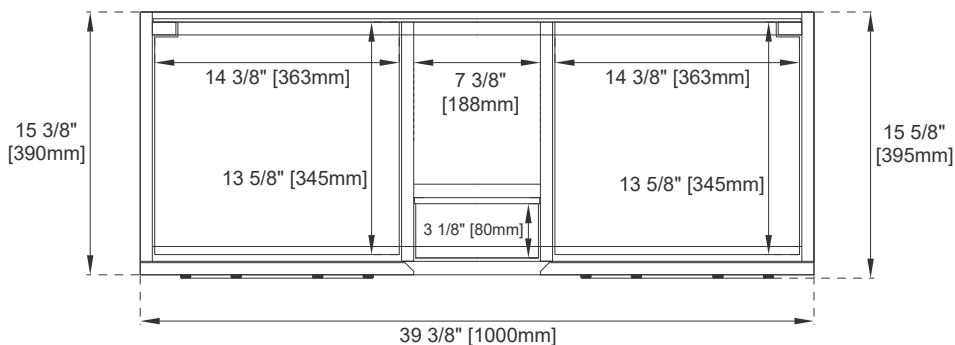

39.5" ALICANTE VANITY

E110-V39.5-AZB E110-V39.5-GSM
E110-V39.5-GW E110-V39.5-MCA

JAMES MARTIN
VANITIES

Features and Materials

Solids: AZB/GW/GSM-Yellow Poplar;
MCA-Para Wood and Yellow Poplar
Veneers: MCA-Mango Wood
Panels: MDF
Installation Type: Floor Standing with Base or Wall Mounted
Number of Basins: One, Integrated Sinktop
Sinktop Included: NO, Sold Separately (CSP-S4016-WG)
Basin Overflow: Yes, Rear Facing
Number of Doors: Two
Number of Drawers: 0
Assembly Type: Attach Base for Freestanding (hardware included)
Fits Drain Hole Size: 1-3/4"
European Soft Close Hinges
Adjustable Levelers

Dimension

Width: 39-3/8"
Depth: 15-5/8"
Height: 27-1/2"
Rough-In Height: 21-1/2"

39.5" ALICANTE VANITY

E110-V39.5-AZB E110-V39.5-GSM
E110-V39.5-GW E110-V39.5-MCA

JAMES MARTIN

VANITIES

Top View

Front View

All dimensions are nominal
Diagrams are of cabinet only—James Martin Optional integrated sinktops are not shown

Visit website for warranty and installation information
www.jamesmartinvanities.com

39.5" ALICANTE VANITY

E110-V39.5-AZB E110-V39.5-GSM
 E110-V39.5-GW E110-V39.5-MCA

Side View 1

Side View 2

Back View

All dimensions are nominal
 Diagrams are of cabinet only—James Martin Optional integrated sinktops are not shown