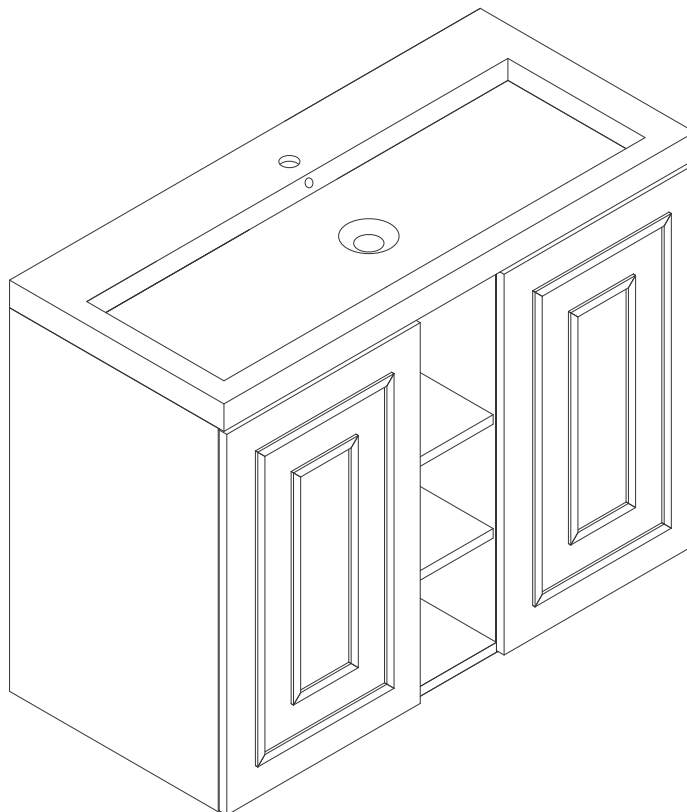

39.5" ALICANTE VANITY

E110-V39.5-AZB E110-V39.5-GSM
E110-V39.5-GW E110-V39.5-MCA

JAMES MARTIN
VANITIES

Features and Materials

Solids: AZB/GW/GSM-Yellow Poplar;
MCA-Para Wood and Yellow Poplar
Veneers: MCA-Mango Wood
Panels: MDF
Installation Type: Floor Standing with Base or Wall Mounted
Number of Basins: One, Integrated Sinktop
Sinktop Included: NO, Sold Separately (CSP-S4016-WG)
Basin Overflow: Yes, Rear Facing
Number of Doors: Two
Number of Drawers: 0
Assembly Type: Attach Base for Freestanding (hardware included)
Fits Drain Hole Size: 1-3/4"
European Soft Close Hinges
Adjustable Levelers

Dimension

Width: 39-3/8"
Depth: 15-5/8"
Height: 27-1/2"
Rough-In Height: 21-1/2"

39.5" ALICANTE VANITY

E110-V39.5-AZB E110-V39.5-GSM
E110-V39.5-GW E110-V39.5-MCA

JAMES MARTIN

VANITIES

Top View

Front View