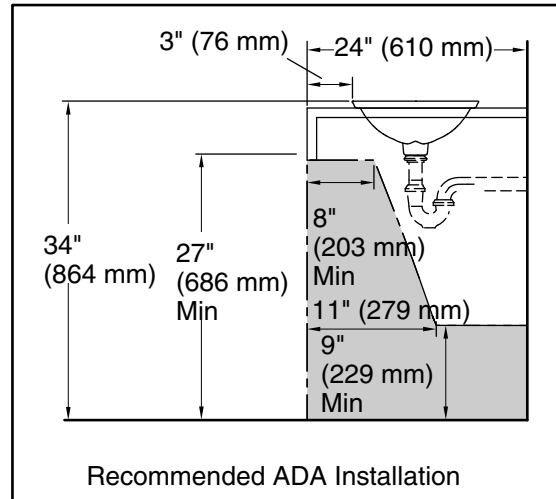

Technical Information

All product dimensions are nominal.

- Basin configuration: Single Bowl
- Bowl area (Only): Length: 21-1/8" (536 mm)
  Width: 14-9/16" (370 mm)
  Bowl depth: 4-1/8" (105 mm)
  Water depth: 4-1/8" (105 mm)
- With overflow: No
- Template: 1242828, required, included

Notes

Install this product according to the installation instructions.
ADA compliant when installed to the specific requirements of these regulations.