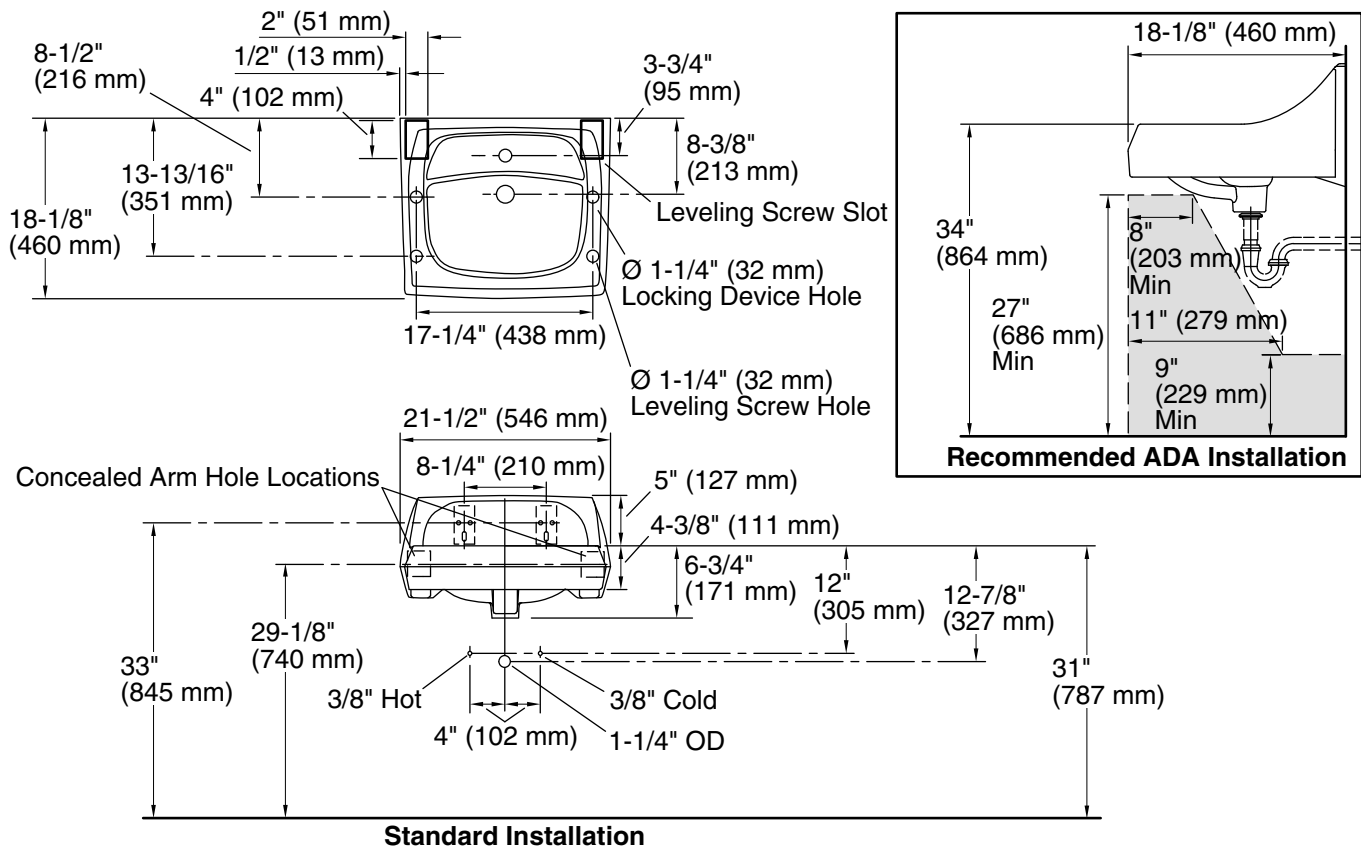

Kingston™
Wall-Mount Bathroom Sink
K-2007

Features

- Made from premium materials that withstand high-volume usage
- 21-1/4" (540 mm) x 18-1/8" (460 mm)
- Faucet sold separately
- Includes wall hanger

Material

Color tiles intended for reference only.

Color Code Description

■ 0 White

Technical Information

All product dimensions are nominal.

Basin configuration:	Single Bowl
Basin area (Center):	Length: 10" (254 mm) Width: 15" (381 mm) Water depth: 3-1/4" (83 mm)
With overflow:	Yes
Number of deck holes:	1
Faucet hole(s):	1-3/8" (35 mm)
Soap/Lotion hole:	1-1/4" (32 mm)
Drain hole:	1-3/4" (44 mm)