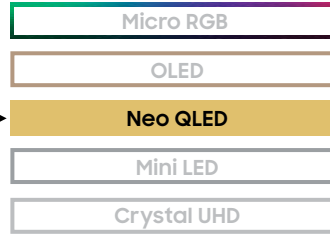

CLASS HIERARCHY

SIZE CLASS

75"	QN75QN80HAFXZA
65"	QN65QN80HAFXZA
55"	QN55QN80HAFXZA

Experience Quantum Dot color that stays bold in bright scenes, enhancing the full array of Mini LEDs that deliver precise brightness and contrast. Details come to life in brilliant 4K, enhanced with our AI-powered processor to make low-res content look clear and vibrant.¹

TOP 10 KEY FEATURES

- | | |
|---|--|
| <ol style="list-style-type: none"> 1. Quantum Mini LED Full Array 2. NQ4 AI Gen2 Processor² 3. Motion Xcelerator 144Hz³ 4. 4K AI Upscaling² 5. Auto HDR Remastering | <ol style="list-style-type: none"> 6. Color Booster Pro¹ 7. AI Customization Mode¹ 8. Active Voice Amplifier Pro and Adaptive Sound Pro 9. Dolby Atmos and Object Tracking Sound Lite 10. Vision AI Companion⁴ |
|---|--|

PICTURE (PANEL)

- Display Type: Neo QLED 4K
- Refresh Rate: 144Hz (VRR Support)
- Lighting Technology: Quantum Mini LED
- Display Resolution: 4K (3,840 x 2,160)
- Anti Reflection: N/A
- Viewing Angle: Wide Viewing Angle
- Dimming Technology: Supreme Mini LED Dimming

DESIGN

- TV Design: Solidity
- Bezel Type: 3 Bezel-less
- Front Color: Titan Black
- Stand Type: Round Feet
- Stand Color: Black
- Adjustable Stand: Yes

CONNECTIVITY

- Wi-Fi: Yes (Wi-Fi 6E)
- Bluetooth: Yes (BT5.3)
- One Connect Box: N/A
- HDMI Inputs⁶: 4 Ports
- HDMI Maximum Input Rate: 4K 144Hz (for HDMI 1/2/3/4)
- HDMI Audio Return Channel: eARC
- HDMI-CEC: Yes
- USB Ports: 2 x USB-A
- Ethernet (LAN): Yes
- Digital Audio Out (Optical): Yes
- RF Connection: Yes
- RS-232C Input: Yes