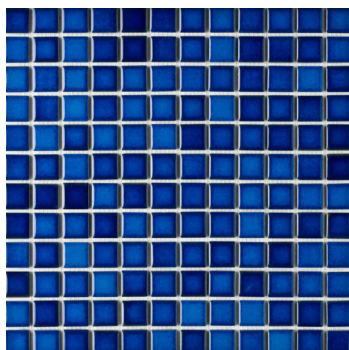

AFLOAT™
Glazed Porcelain Mosaic

FLOOR / WALL  RESIDENTIAL  COMMERCIAL  INDOOR  OUTDOOR  POOL 

White

Mist

Sea

Jade

Turquoise

Royal

Navy

Indigo

Aqua

Teal

Cobalt

Sizes			
	12" x 12" Dot Mount 12.07" x 12.07"	13" x 13" Dot Mount 12.62" x 12.62"	11" x 12" Dot Mount 11.04" x 12.07"
Thickness	6mm	6mm	6mm
Testing	Shade Variation Rating		
Results*	V2-V3		