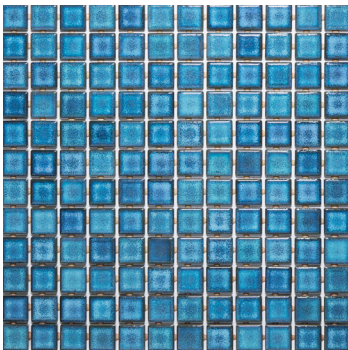

AFLOAT™
Glazed Porcelain Mosaic

FLOOR / WALL  RESIDENTIAL  COMMERCIAL  INDOOR  OUTDOOR  POOL 

White

Mist

Sea

Jade

Turquoise

Royal

Navy

Indigo

Aqua

Teal

Cobalt

Sizes			
	12" x 12" Dot Mount 12.07" x 12.07"	13" x 13" Dot Mount 12.62" x 12.62"	11" x 12" Dot Mount 11.04" x 12.07"
Thickness	6mm	6mm	6mm
Testing	Shade Variation Rating		
Results*	V2-V3		