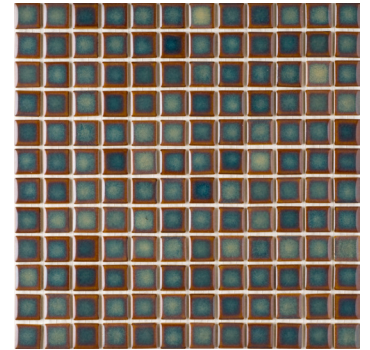

Transform your pool into a personal oasis. With hues as vibrant as coveted sea glass finds, Afloat™ porcelain tile is especially meant for those who embrace pool living. Make a jewel-toned splash with this unique design.

AFLOAT™
Glazed Porcelain Mosaic

FLOOR / WALL  RESIDENTIAL  COMMERCIAL  INDOOR  OUTDOOR  POOL 

White

Mist

Sea

Jade

Turquoise

Royal

Navy

Indigo

Aqua

Teal

Cobalt

Sizes			
	12" x 12" Dot Mount 12.07" x 12.07"	13" x 13" Dot Mount 12.62" x 12.62"	11" x 12" Dot Mount 11.04" x 12.07"
Thickness	6mm	6mm	6mm
Testing	Shade Variation Rating		
Results*	V2-V3		