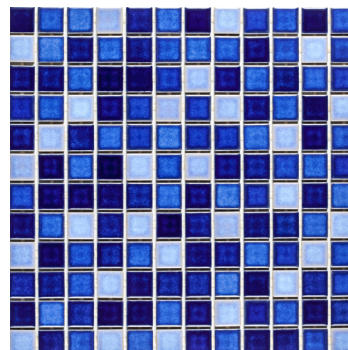

Navy

Indigo

Aqua

Teal

Cobalt

Sizes			
	12" x 12" Dot Mount 12.07" x 12.07"	13" x 13" Dot Mount 12.62" x 12.62"	11" x 12" Dot Mount 11.04" x 12.07"
Thickness	6mm	6mm	6mm
Testing	Shade Variation Rating		
Results*	V2-V3		