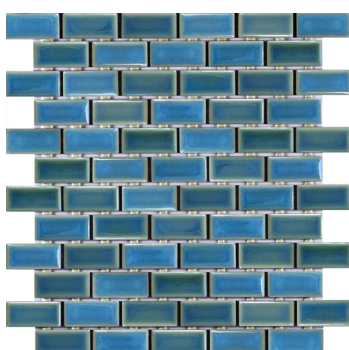

Transform your pool into a personal oasis. With hues as vibrant as coveted sea glass finds, Afloat™ porcelain tile is especially meant for those who embrace pool living. Make a jewel-toned splash with this unique design.

AFLOAT™
Glazed Porcelain Mosaic

FLOOR / WALL  RESIDENTIAL  COMMERCIAL  INDOOR  OUTDOOR  POOL 

White

Mist

Sea

Jade

Turquoise

Royal

Navy

Indigo

Aqua

Teal

Cobalt

Sizes			
	12" x 12" Dot Mount 12.07" x 12.07"	13" x 13" Dot Mount 12.62" x 12.62"	11" x 12" Dot Mount 11.04" x 12.07"
Thickness	6mm	6mm	6mm
Testing	Shade Variation Rating		
Results*	V2-V3		