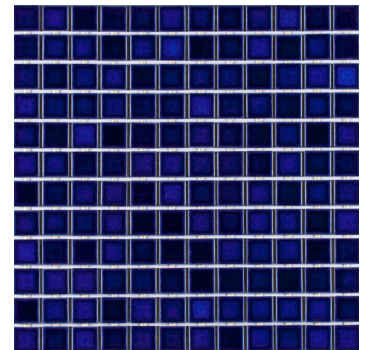

Transform your pool into a personal oasis. With hues as vibrant as coveted sea glass finds, Afloat™ porcelain tile is especially meant for those who embrace pool living. Make a jewel-toned splash with this unique design.

AFLOAT™
Glazed Porcelain Mosaic

FLOOR / WALL  RESIDENTIAL  COMMERCIAL  INDOOR  OUTDOOR  POOL 

White

Mist

Sea

Jade

Turquoise

Royal

Navy

Indigo

Aqua

Teal

Cobalt

Sizes			
	12" x 12" Dot Mount 12.07" x 12.07"	13" x 13" Dot Mount 12.62" x 12.62"	11" x 12" Dot Mount 11.04" x 12.07"
Thickness	6mm	6mm	6mm
Testing	Shade Variation Rating		
Results*	V2-V3		