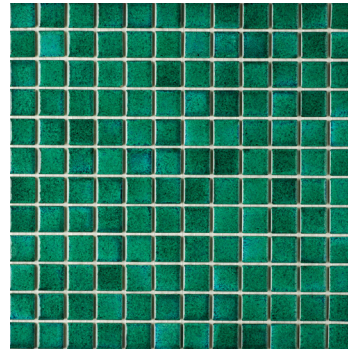

Transform your pool into a personal oasis. With hues as vibrant as coveted sea glass finds, Afloat™ porcelain tile is especially meant for those who embrace pool living. Make a jewel-toned splash with this unique design.

AFLOAT™
Glazed Porcelain Mosaic

FLOOR / WALL  RESIDENTIAL  COMMERCIAL  INDOOR  OUTDOOR  POOL 

White

Mist

Sea

Jade

Turquoise

Royal

Navy

Indigo

Aqua

Teal

Cobalt

Sizes			
	12" x 12" Dot Mount 12.07" x 12.07"	13" x 13" Dot Mount 12.62" x 12.62"	11" x 12" Dot Mount 11.04" x 12.07"
Thickness	6mm	6mm	6mm
Testing	Shade Variation Rating		
Results*	V2-V3		