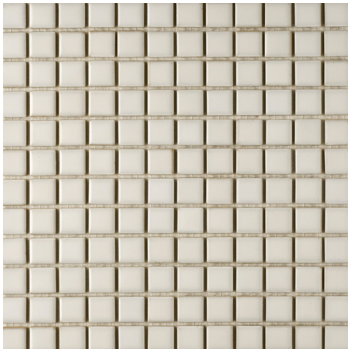

Transform your pool into a personal oasis. With hues as vibrant as coveted sea glass finds, Afloat™ porcelain tile is especially meant for those who embrace pool living. Make a jewel-toned splash with this unique design.

AFLOAT™
Glazed Porcelain Mosaic

FLOOR / WALL  RESIDENTIAL  COMMERCIAL  INDOOR  OUTDOOR  POOL 

White

Mist

Sea

Jade

Turquoise

Royal

Navy

Indigo

Aqua

Teal

Cobalt

Sizes			
	12" x 12" Dot Mount 12.07" x 12.07"	13" x 13" Dot Mount 12.62" x 12.62"	11" x 12" Dot Mount 11.04" x 12.07"
Thickness	6mm	6mm	6mm
Testing	Shade Variation Rating		
Results*	V2-V3		