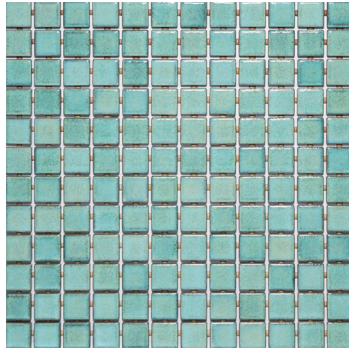

Transform your pool into a personal oasis. With hues as vibrant as coveted sea glass finds, Afloat™ porcelain tile is especially meant for those who embrace pool living. Make a jewel-toned splash with this unique design.

AFLOAT™
Glazed Porcelain Mosaic

FLOOR / WALL  RESIDENTIAL  COMMERCIAL  INDOOR  OUTDOOR  POOL 

White

Mist

Sea

Jade

Turquoise

Royal

Navy

Indigo

Aqua

Teal

Cobalt

Sizes			
	12" x 12" Dot Mount 12.07" x 12.07"	13" x 13" Dot Mount 12.62" x 12.62"	11" x 12" Dot Mount 11.04" x 12.07"
Thickness	6mm	6mm	6mm
Testing	Shade Variation Rating		
Results*	V2-V3		