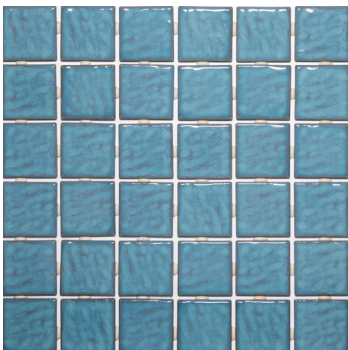

Transform your pool into a personal oasis. With hues as vibrant as coveted sea glass finds, Afloat™ porcelain tile is especially meant for those who embrace pool living. Make a jewel-toned splash with this unique design.

AFLOAT™
Glazed Porcelain Mosaic

FLOOR / WALL  RESIDENTIAL  COMMERCIAL  INDOOR  OUTDOOR  POOL 

White

Mist

Sea

Jade

Turquoise

Royal

Navy

Indigo

Aqua

Teal

Cobalt

Sizes			
	12" x 12" Dot Mount 12.07" x 12.07"	13" x 13" Dot Mount 12.62" x 12.62"	11" x 12" Dot Mount 11.04" x 12.07"
Thickness	6mm	6mm	6mm
Testing	Shade Variation Rating		
Results*	V2-V3		