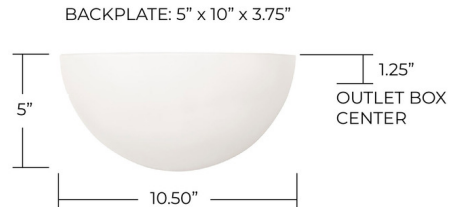

## Capital Sconces Glass Wall Sconce By Capital Lighting

### Description

The Capital Sconces Glass Wall Sconce features a simple half dome glass shade that sits flush with the wall. With a simple design this fixture is able to fit in with most styled rooms. Available in a Matte White finish with Opal or Faux White Alabaster Glass shades. UL Listed.

Shown in matte white / white faux alabaster

EXTENDS FROM WALL: 5"

### Specifications

COLOR	White Faux Alabaster
BODY FINISH	Matte White
WATTAGE	100W
DIMMER	Standard 120V
DIMENSIONS	10"W x 5"H x 5"D
BULB NOT INCLUDED	1 x A19/Medium (E26)/100W/120V Incandescent
COUNTRY OF ORIGIN	China