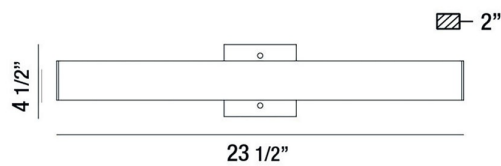

### LIGHT INFORMATION

Light Type	Integrated LED
Bulb Socket	N/A
Bulb Shape	N/A
Bulb Included	Yes
CRI	90
Delivered Lumens	1050
Colour Temperature (Kelvin)	3000K
Average Hours LED (L70)	20000
Number of Lights	1
Light Direction	Ambient
Dimming Method	Triac/Elv
Output Voltage	120
Current Type	AC

### DIMENSIONS & WEIGHT

Product Width (In)	
Product Height (In)	4.5
Product Ext (In)	2
Product Diameter (In)	
Product Weight (Lbs)	1.32
Product Length (In)	23.5