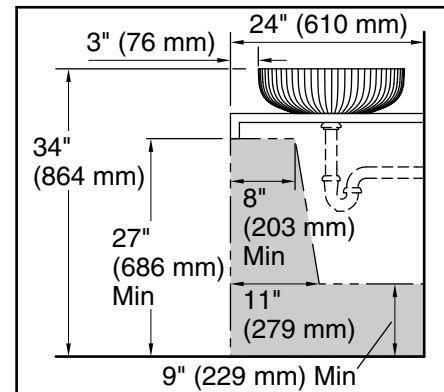

Recommended ADA Installation

Technical Information

All product dimensions are nominal.

Basin configuration: Single Bowl

Min. base cabinet width: 8" (203 mm)

Bowl area (Center): Length: 13-7/8" (352 mm)
Width: 13-7/8" (352 mm)
Bowl depth: 3-3/4" (95 mm)
Water depth: 3-3/4" (95 mm)