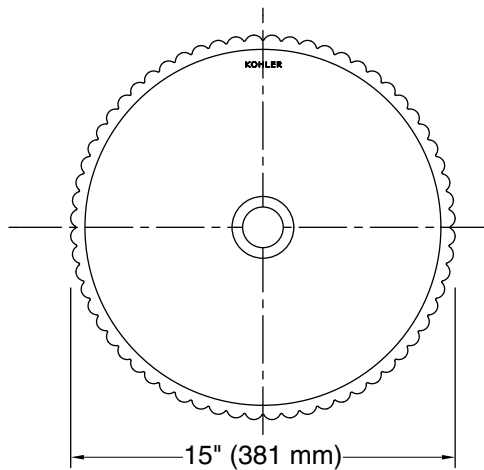

Recommended ADA Installation

Technical Information

All product dimensions are nominal.

Basin configuration: Single Bowl

Min. base cabinet width: 8" (203 mm)

Bowl area (Center): Length: 13-7/8" (352 mm)
Width: 13-7/8" (352 mm)
Bowl depth: 3-3/4" (95 mm)
Water depth: 3-3/4" (95 mm)