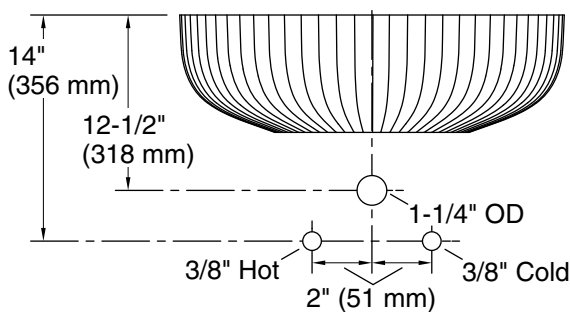

Recommended ADA Installation

Technical Information

All product dimensions are nominal.

Basin configuration: Single Bowl

Min. base cabinet width: 8" (203 mm)

Bowl area (Center): Length: 13-7/8" (352 mm)
Width: 13-7/8" (352 mm)
Bowl depth: 3-3/4" (95 mm)
Water depth: 3-3/4" (95 mm)