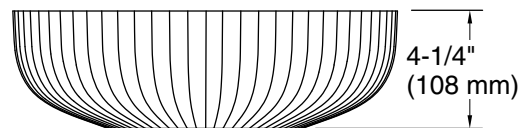

Recommended ADA Installation

Technical Information

All product dimensions are nominal.

Basin configuration: Single Bowl

Min. base cabinet width: 8" (203 mm)

Bowl area (Center): Length: 13-7/8" (352 mm)
Width: 13-7/8" (352 mm)
Bowl depth: 3-3/4" (95 mm)
Water depth: 3-3/4" (95 mm)