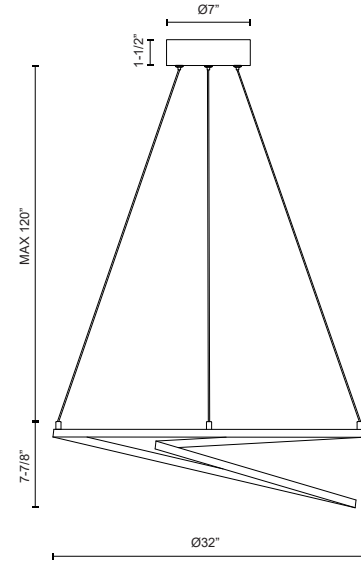

**TWIST
PD11132
PENDANTS**

PROJECT

SPECIFICATION DETAILS

Fixture Dimensions	D32" x H7-7/8"
Light Source	LED with DC Driver
Wattage	59W
Total Lumens	4500lm
Delivered Lumens	AN-2168lm
Voltage	120V
Color Temperature	3000K
CRI (Ra)	90CRI
Optional Color Temps	2700K - 5000K Available, Minimum Order Quantities Apply
LED Rated Life	50,000 hours
Dimming	100% - 10%, TRIAC or ELV Dimmer (Not Included)
Diffuser Details	White Acrylic Diffuser
Adjustable	Yes
Wire Length	120" Max
Wire Type	Clear Coaxial Wire
Sloped Ceiling Adaptable	Yes
Location	Dry
Compliance	T24-JA8
CEC Title 24 JA8	Yes, JA8-22
Canopy Dimensions	D7" x H1-1/2"

* For custom options, consult factory for details.

* For warranty information, please visit www.kuzcolighting.com/warranty

DESCRIPTION

Extruded and rolled rectangular aluminum loop. Flexible silicon rubber diffuser. Metallic brushed finish or matte powder-coated. Up and down light. Custom options available.

Metal Finish
AN - Antique Brass
AS - Antique Silver
BK - Black