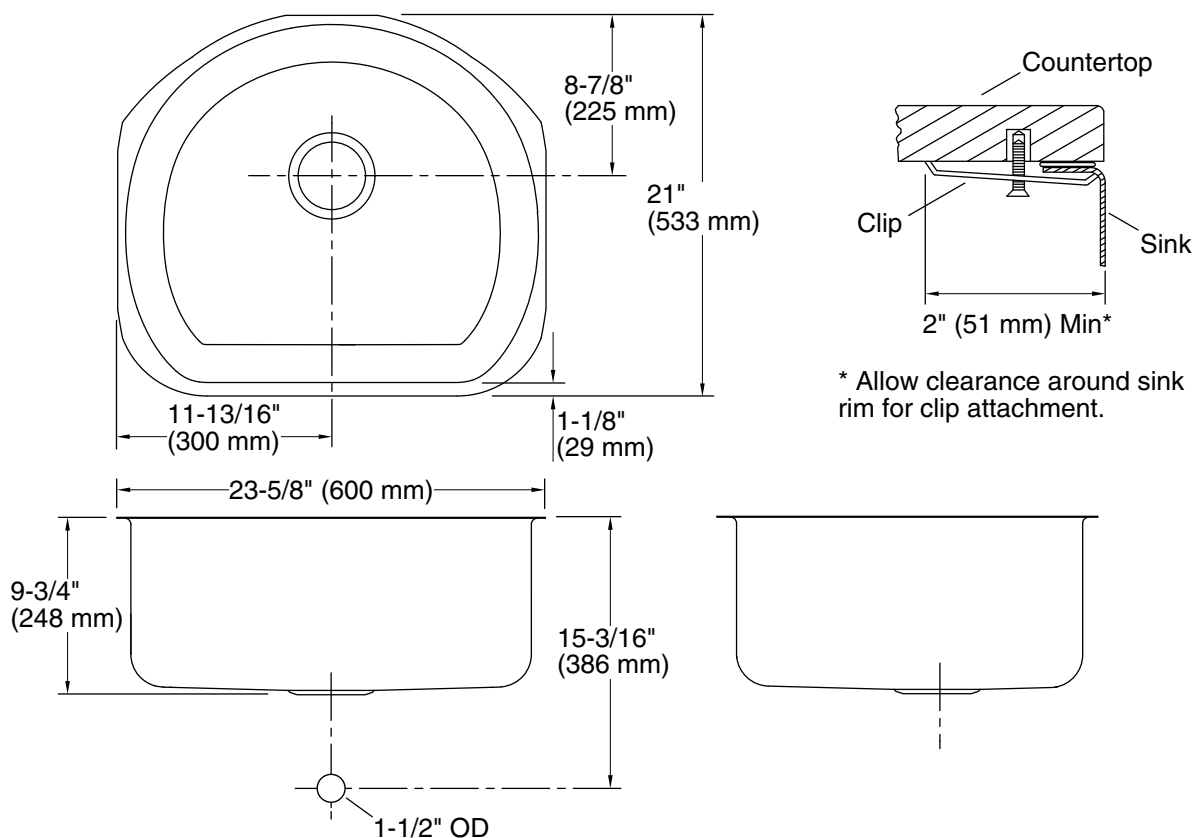

Technical Information

All product dimensions are nominal.

- Basin configuration: Single Bowl
- Bowl area (Only): Length: 22" (559 mm)
  Width: 19" (483 mm)
  Bowl depth: 9-1/2" (241 mm)
  Water depth: 9-1/2" (241 mm)
- Drain hole: 3-3/4" (94 mm)
- Template: 1315845-7, required, included

Notes

Install this product according to the installation instructions.