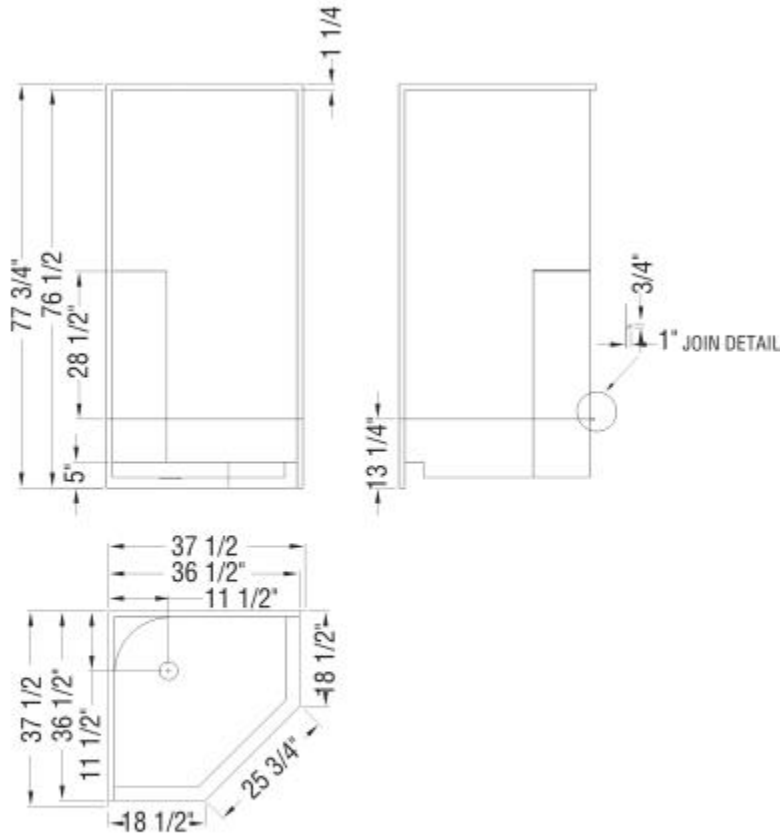

SECCSS36 38 x 38 AcrylX Corner Two-Piece Shower

Model number:

140079-000-002-003

Dimensions: 37.5" x 37.5" x 77.75"

Installation: Corner

Material: AcrylX™ Applied Acrylic

Standard Features:

- 2-piece neo-angle corner shower without roof cap Sectional unit ideal for renovation projects Integrated soap dish Center drain

Standard Colors:

White

Certifications

MAAX products adhere to one or more of the following certifications:

MAAX

SECCSS36 38 x 38 AcrylX Corner Two-Piece Shower

Model number:

140079-000-002-003

Dimensions: 37.5" x 37.5" x 77.75"

Installation: Corner

Material: AcrylX™ Applied Acrylic

Dimensions

37 1/2 x 37 1/2 x 77 3/4 In.
(953 x 953 x 1975 mm)

Weight

111 lbs - 50 kg

Shape

NeoAngle

Pieces

2

Drain location:

Center

All dimensions are approximate. Structure measurements must be verified against the unit to ensure proper fit.

Project:

Contractor: