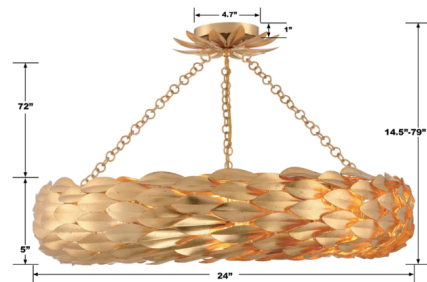

## Broche Ring Convertible Ceiling Light By Crystorama

### Description

The Broche Ring Semi-Flush Ceiling Light is tailored elegance of the shimmering metallic florals is perfect for a transitional home though versatile enough to be incorporated into any modern design. Overlapping wrought iron leaves deliver a stunning, unique, and functional light. While ideal for a bedroom, living area, or kitchen, it can be used anywhere you want to add a bit of glam.

Shown in matte white

### Specifications

COLOR	N/A
BODY FINISH	Matte White
WATTAGE	48W
DIMMER	Standard 120V
DIMENSIONS	24"W x 14.5"H x 24"D
BULB NOT INCLUDED	6 x B10/Candelabra (E12)/8W/120V LED
COUNTRY OF ORIGIN	China

CLICK TO VIEW PRODUCT