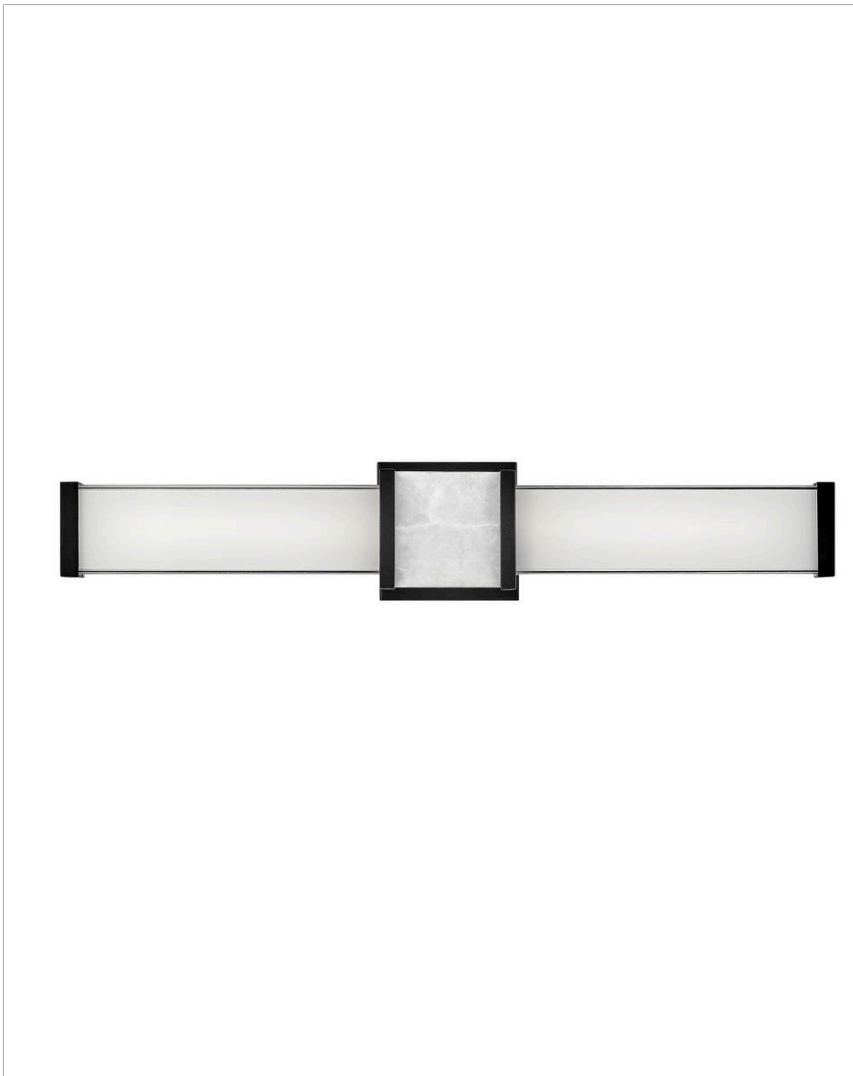

PIETRA

51582BK

LARGE LED VANITY

Turn your bathroom into a sanctuary with Pietra. Luxe materials and meticulous craftsmanship add to the spa-like zen of this integrated LED collection. A prominent cast center bracelet features a piece of solid stone with natural veining and subtle coloration that gleams against the Chrome or Black finish. Sophisticated details including cast endcaps and mitered glass complete this captivating look.

DETAILS	
FINISH:	Black
MATERIAL:	Steel
GLASS:	White Mitered
DIMMABLE:	YES - CL TYPE DIMMER (SSL7A)

DIMENSIONS	
WIDTH:	24.8"
HEIGHT:	4.5"
WEIGHT:	6lb
BACK PLATE:	4.5" Sq.
EXTENSION:	2.8"
TOP TO OUTLET:	2.25"

LIGHT SOURCE	
LIGHT SOURCE:	Integrated LED
LED NAME:	LEVO112-608
WATTAGE:	40w LED *Included
VOLTAGE:	120v
LUMENS:	3200
CRI:	92
INCANDESCENT EQUIVALENCY:	2 x 100w
DIMMABLE:	YES - CL TYPE DIMMER (SSL7A)

SHIPPING	
CARTON LENGTH:	29.3
CARTON WIDTH:	7
CARTON HEIGHT:	5.8
CARTON WEIGHT:	7.1

PRODUCT DETAILS:

- Invisimount hardware is hidden on the backplate for a clean silhouette
- This fixture can be mounted vertically
- This fixture can be mounted horizontally
- Damp Rated
- ADA compliant design provides added accessibility and maximum clearance
- LED components carry a 5-year limited warranty
- Bold silhouette with dramatic details creates a modern statement
- Energy-efficient integrated LED - safer for the environment and low maintenance

HINKLEY

HINKLEY
33000 Pin Oak Parkway
Avon Lake, OH 44012

PHONE: (440) 653-5500
Toll Free: 1 (800) 446-5539

hinkley.com