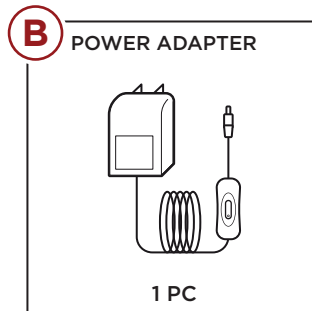

BEST CHOICE
PRODUCTS

INSTRUCTION MANUAL

Ver. 1

Slim Ceramic Christmas Tree

! NOTICE

Please retain these instructions for future reference.

1 PERSON
ASSEMBLY

UP TO 5 MIN.
ASSEMBLY

PARTS

PRODUCT ASSEMBLY

1. Plug the **part B power adapter** into the bottom of the **part A ceramic Christmas tree**.
2. Plug the **part B power adapter** into a power source.
3. Locate the ON/OFF switch on the **part B power adapter** then flip it to the "ON" position to activate the light.