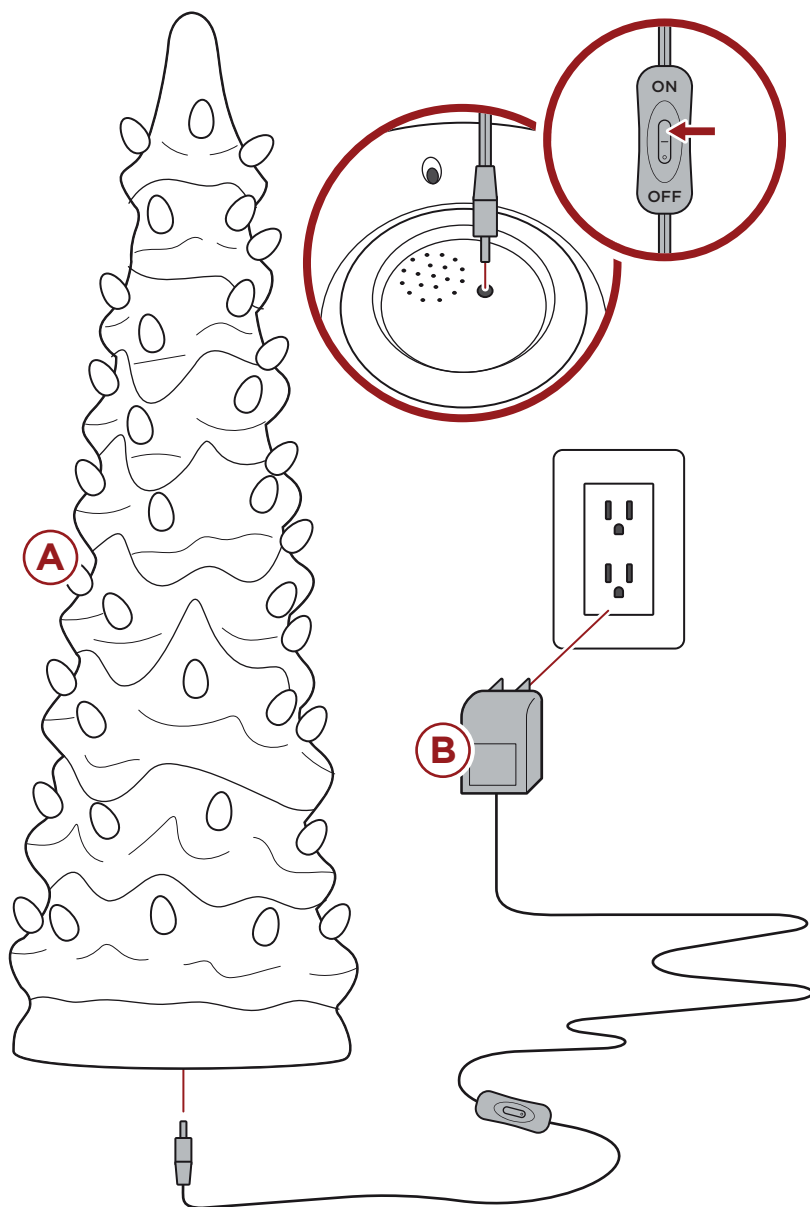

! WARNING

- Do not mount or place near sources of heat such as fireplaces, candles, or heaters.
- Do not cover this product with cloth, paper or other materials when in use.
- Do not secure wiring where it can be damaged, such as with staples/nails or on sharp hooks.
- Do not let anything rest on supply cord or any wire. Do not close doors or windows on the cord.
- Do not use product if cord or wire insulation is frayed, cut, or otherwise damaged.
- Do not use products if there are cracks in lights or enclosures, loose connections, or visible/exposed copper wire.
- This product may contain glitter, assemble only on a protected or disposable surface to prevent unintended property damage and cleanup.
- Do not allow glitter to contact your eyes or face as this may result in skin irritation or injury.
- To reduce the risk of electric shock, this product uses a polarized plug (one prong wider than the other) and will only fit into a polarized outlet. If plug does not fit in polarized outlet, flip plug and try again. If it still does not fit, contact an electrician. Do not attempt to use this product if the plug does not fit. Do not alter or replace plug.

PARTS

PRODUCT ASSEMBLY

1. Plug the **part B power adapter** into the bottom of the **part A ceramic Christmas tree**.
2. Plug the **part B power adapter** into a power source.
3. Locate the ON/OFF switch on the **part B power adapter** then flip it to the "ON" position to activate the light.