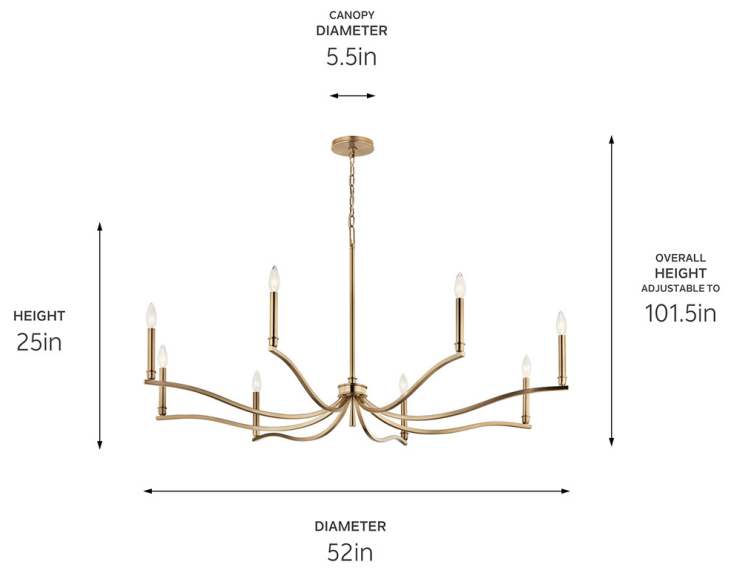

SPECIFICATIONS

Certifications/Qualifications

ADA Compliant	No
Prop65	Yes
Location Rating	Dry
	kichler.com/warranty

Dimensions

Height	25"
Overall Height	101.5"
Weight	9.44 LBS
Canopy Width	5.5"
Canopy Depth	1"
Chain/Stem Length	72"

Electrical

Input Voltage	120 V

Light Source

Light Source	Bulb
Lamp Included	Not Included
# Of Bulbs/LED Modules	8
Max Or Nominal Watt	60 W
Lamp Type	B
Socket Type	E12 (Candelabra)
Dimmable	Yes

Mounting/Installation

Interior/Exterior	Interior Product
Mounting Weight	9.44 LBS
Lead Wire Length	144"
Wire Connectors	Wire Nuts

FIXTURE ATTRIBUTES

Housing/Glass

Primary Material	Steel
Shade Included	No
Max Stem Tilt	90 °

Product/Ordering Information

Sku	52697CPZ
Finish	Champagne Bronze™
UPC	783927046527

Finishes

- Black
- Champagne Bronze™
- Polished Nickel