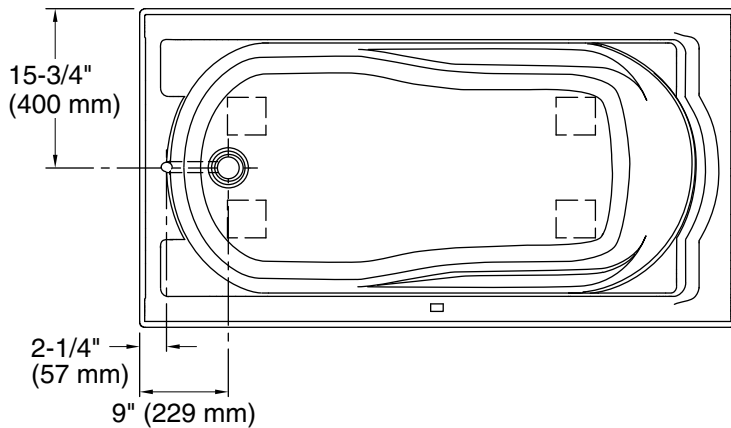

Features

- Integral lumbar support and armrests offer extra comfort while bathing
- Textured bottom surface
- Coordinates with other products in the Devonshire collection
- 60" (1524 mm) x 32" (813 mm) x 20" (508 mm)

Material

- Acrylic

Installation

- Drop-in
- Reversible drain

Required Products/Accessories

K-T37391 Rotary-turn bath drain trim
K-T37392 Rotary-turn bath drain trim

or

[K-37385](#) rough-in cable drain, PVC, 45" cable
[K-78439](#) 45" cable bath drain

Color	Code	Description
-------	------	-------------

	0	White
---	---	-------

No change in measurements if connected with drain illustrated. (K-7161-AF)

Technical Information

All product dimensions are nominal.

Drain location:	Reversible
Basin area, bottom:	42" x 20" (1067 mm x 508 mm)
Basin area, top:	51" x 24" (1295 mm x 610 mm)
Weight:	70 lbs (31.8 kg)
Minimum floor load:	41 lbs/ft ² (200.2 kg/m ²)
Water depth:	14" (356 mm)
Water capacity:	60 gal (227.1 L)
Cutout:	Drop-in, 58" x 30" (1473 mm x 762 mm)
Minimum flat for door:	2-1/2" (64 mm)