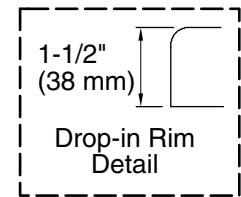

Features

- Integral lumbar support and armrests offer extra comfort while bathing
- Textured bottom surface
- Coordinates with other products in the Devonshire collection
- 60" (1524 mm) x 32" (813 mm) x 20" (508 mm)

Color	Code	Description
-------	------	-------------

	0	White
---	---	-------

No change in measurements if connected with drain illustrated. (K-7161-AF)

Technical Information

All product dimensions are nominal.

Drain location:	Reversible
Basin area, bottom:	42" x 20" (1067 mm x 508 mm)
Basin area, top:	51" x 24" (1295 mm x 610 mm)
Weight:	70 lbs (31.8 kg)
Minimum floor load:	41 lbs/ft ² (200.2 kg/m ²)
Water depth:	14" (356 mm)
Water capacity:	60 gal (227.1 L)
Cutout:	Drop-in, 58" x 30" (1473 mm x 762 mm)
Minimum flat for door:	2-1/2" (64 mm)