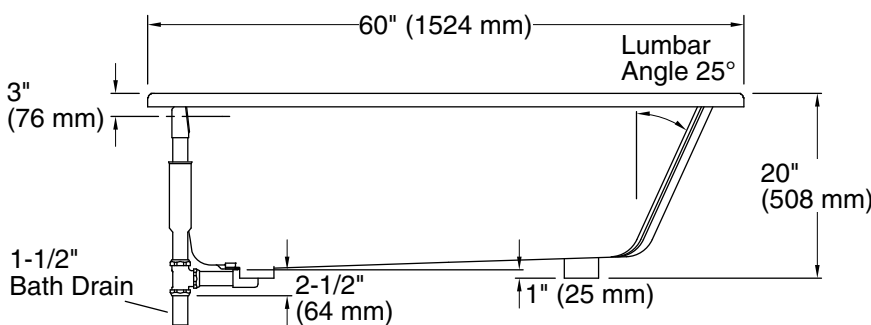

Features

- Integral lumbar support and armrests offer extra comfort while bathing
- Textured bottom surface
- Coordinates with other products in the Devonshire collection
- 60" (1524 mm) x 32" (813 mm) x 20" (508 mm)

Color	Code	Description
-------	------	-------------

	0	White
---	---	-------

No change in measurements if connected with drain illustrated. (K-7161-AF)

Technical Information

All product dimensions are nominal.

Drain location:	Reversible
Basin area, bottom:	42" x 20" (1067 mm x 508 mm)
Basin area, top:	51" x 24" (1295 mm x 610 mm)
Weight:	70 lbs (31.8 kg)
Minimum floor load:	41 lbs/ft ² (200.2 kg/m ²)
Water depth:	14" (356 mm)
Water capacity:	60 gal (227.1 L)
Cutout:	Drop-in, 58" x 30" (1473 mm x 762 mm)
Minimum flat for door:	2-1/2" (64 mm)