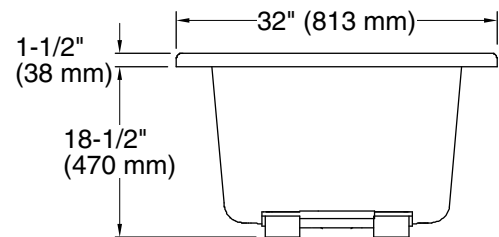

Features

- Integral lumbar support and armrests offer extra comfort while bathing
- Textured bottom surface
- Coordinates with other products in the Devonshire collection
- 60" (1524 mm) x 32" (813 mm) x 20" (508 mm)

Color	Code	Description
-------	------	-------------

	0	White
---	---	-------

No change in measurements if connected with drain illustrated. (K-7161-AF)

Technical Information

All product dimensions are nominal.

Drain location:	Reversible
Basin area, bottom:	42" x 20" (1067 mm x 508 mm)
Basin area, top:	51" x 24" (1295 mm x 610 mm)
Weight:	70 lbs (31.8 kg)
Minimum floor load:	41 lbs/ft ² (200.2 kg/m ²)
Water depth:	14" (356 mm)
Water capacity:	60 gal (227.1 L)
Cutout:	Drop-in, 58" x 30" (1473 mm x 762 mm)
Minimum flat for door:	2-1/2" (64 mm)