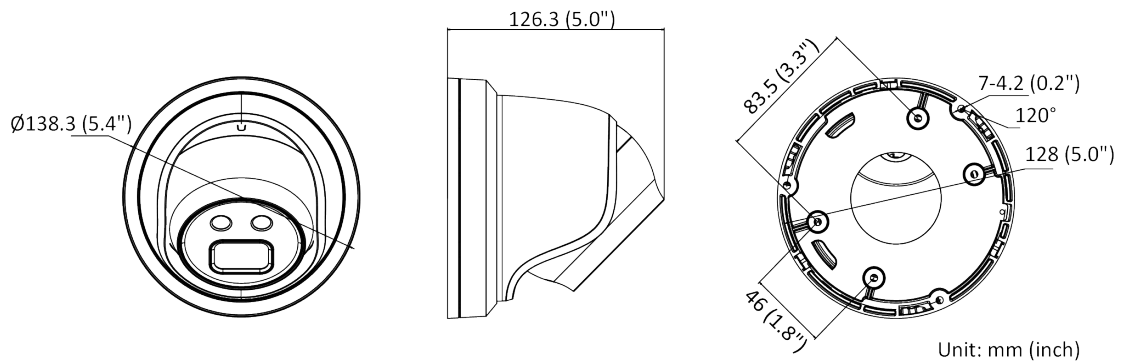

Dimensions

Optional Accessories

PM Vertical Pole Mount	PC140+CPM Pendant Mount	CB140PT Junction Box	CM Corner Mount	PC140+WML Wall Mount