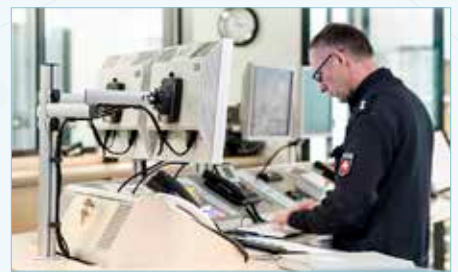

**Solution** - Novus offers a durable, customizable solution for high-activity control rooms. Novus monitor arms and components are modular and work together seamlessly to create custom layouts, maximize density, and adjust for viewing comfort during long shifts.

**WE RECOMMEND**

TSS Monitor Arms are durable, space-conscious, and fully adjustable for the perfect viewing angle.

Contact us for information on custom options.

**Real-World Applications**

Novus monitor arms can be found in transportation monitoring facilities worldwide. Novus offers unlimited combinations to elevate and position screens for optimal surveillance.