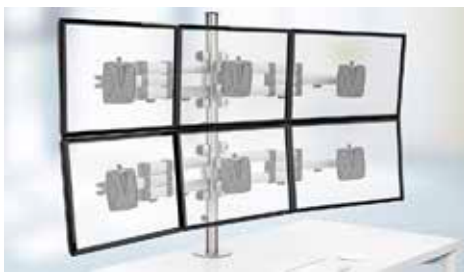

• *Novus Proven Applications:*  
**Transportation**

**Challenge** - Effective traffic monitoring for airports, roadways, and public transportation requires constant surveillance and split-second decisions. Screens must be prominent and easy to view to stay on top of all the action.

**Solution** - Novus offers a durable, customizable solution for high-activity control rooms. Novus monitor arms and components are modular and work together seamlessly to create custom layouts, maximize density, and adjust for viewing comfort during long shifts.

**WE RECOMMEND**

TSS Monitor Arms are durable, space-conscious, and fully adjustable for the perfect viewing angle.

Contact us for information on custom options.

**Real-World Applications**

Novus monitor arms can be found in transportation monitoring facilities worldwide. Novus offers unlimited combinations to elevate and position screens for optimal surveillance.