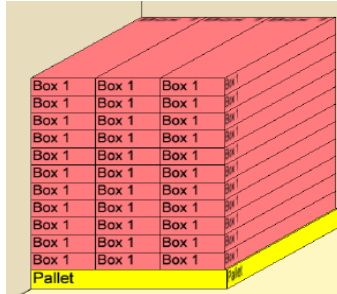

Instructions Available In:

- English
- French
- Spanish

Carton & Skid Information

| | Product # | UPC | Outside Box Dimensions | | | Box Weight | | Tie | High |
|--------|-----------|--------------|------------------------|--------|-------|------------|--------------|-----|------|
| | | | L" | W" | H" | (lbs) | (ft³) | | |
| Box 1 | YP12982X | 628222129820 | 69 3/4 | 14 1/2 | 4 1/4 | 40 | 2.487 | | |
| Pallet | | | 69 3/4 | 44 | 4 3/4 | 80 | | | |
| | | | | | | 120 | 2.487 | | |

Pallet/Container Loading

Pallet 1 Size: 69 3/4" x 44" x 47 1/4" H - approx 1280 lbs

Pallet 2 Size: 69 3/4" L x 44" W x 51 1/2" H - approx 1400 lbs

Ecom orders sent by courier

Version differences:

YM12982 - original