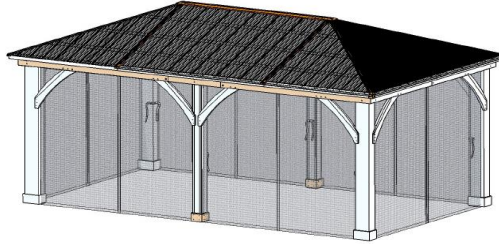

Yardistry Product Information Sheet

Unit Name 12 x 20 Gazebo
Mosquito Mesh Kit
 Product # YM12982X
 UPC 628222129820
 Set Up Dimensions N/A
 Sold to Costco/Marketwide
 Costco Item #: 1572307

Unique Features:

- 6 mesh panels
- Tie Back Ribbons included
- Metal curtain tracks
- Easy Zipper Closure on panels
- 1 year limited warranty

Compatible with YM12952 - 12 x 20 Wood Gazebo and YM11775 - 12 x 20 Meridian Gazebo