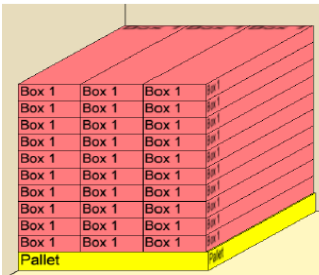

Instructions Available In:

- English
- French
- Spanish

Carton & Skid Information

| | Product # | UPC | Outside Box Dimensions | | | Box Weight | | Tie | High |
|--------|-----------|--------------|------------------------|--------|-------|------------|--------------|-----|------|
| | | | L" | W" | H" | (lbs) | (ft³) | | |
| Box 1 | YP12982X | 628222129820 | 69 3/4 | 14 1/2 | 4 1/4 | 40 | 2.487 | | |
| Pallet | | | 69 3/4 | 44 | 4 3/4 | 80 | | | |
| | | | | | | 120 | 2.487 | | |

Pallet/Container Loading

Pallet 1 Size: 69 3/4" x 44" x 47 1/4" H - approx 1280 lbs

Pallet 2 Size: 69 3/4" L x 44" W x 51 1/2" H - approx 1400 lbs

Ecom orders sent by courier

Version differences:

YM12982 - original